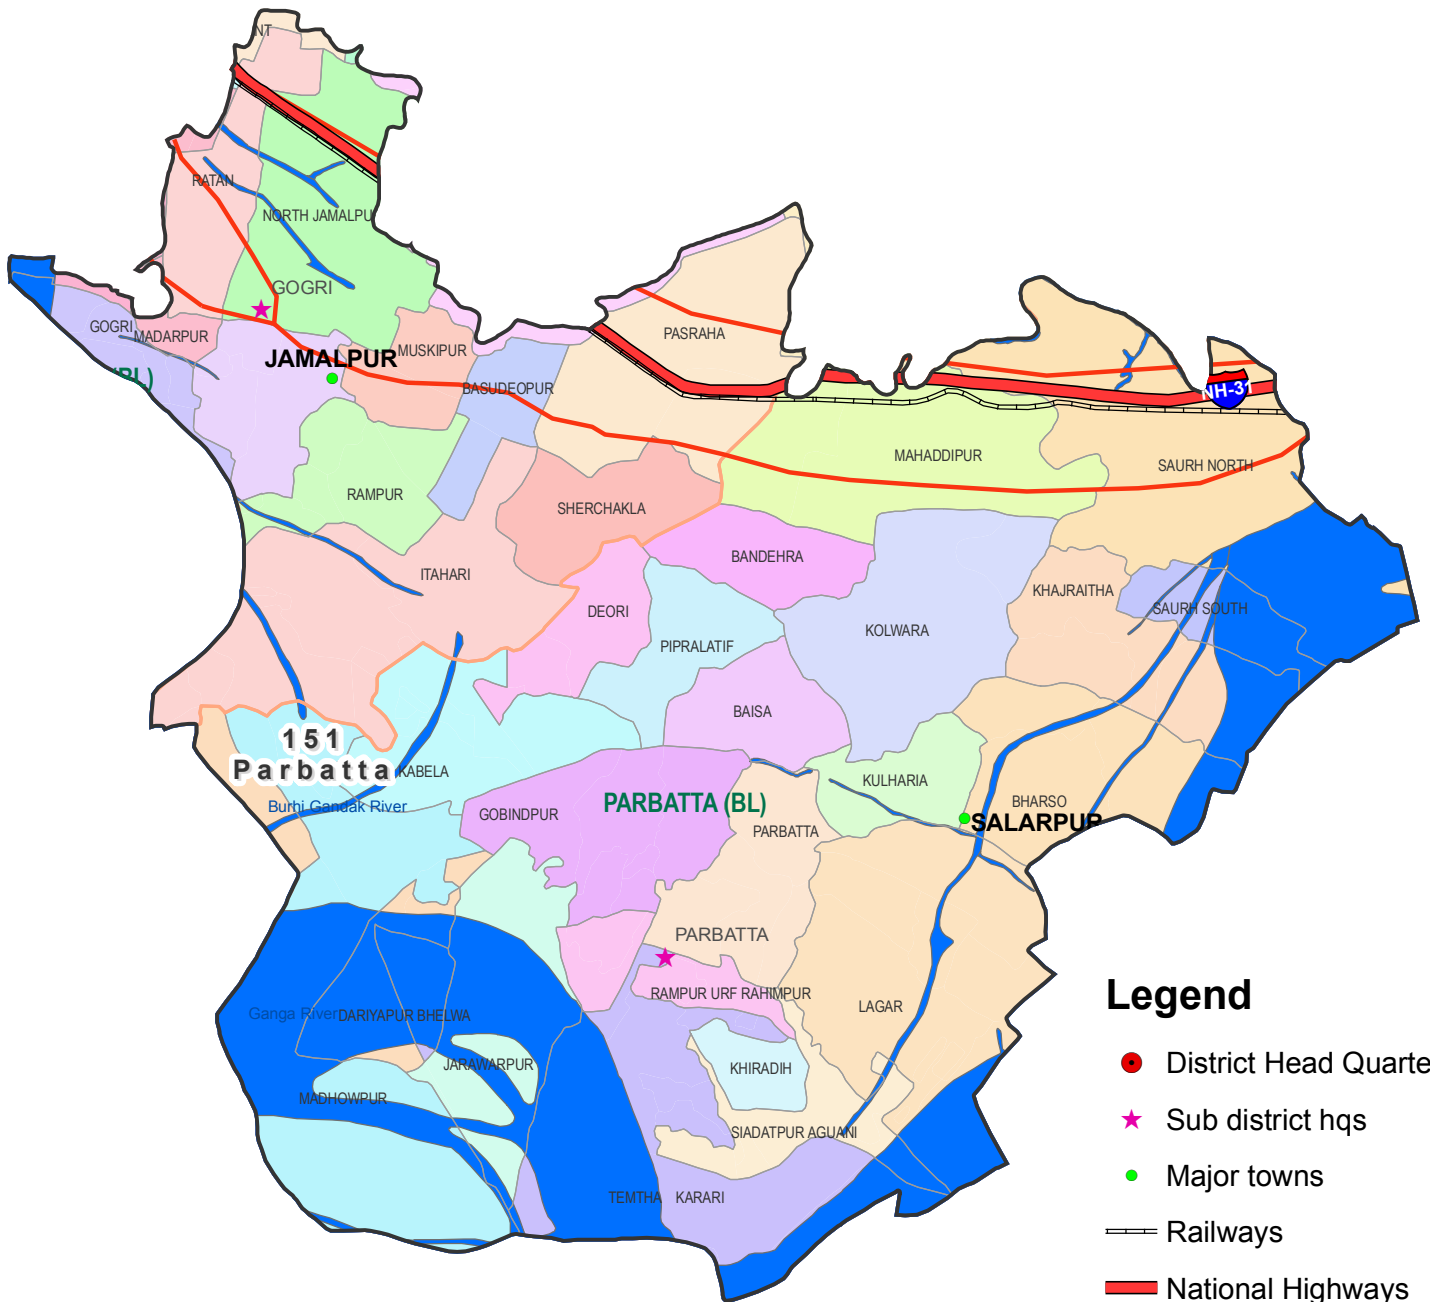

Assembly Constituency map

State : BIHAR

District : KHAGARIA

AC Name : 151 - Parbatta

Legend

- District Head Quarters
- ★ Sub district hqs
- Major towns
- Railways
- National Highways
- Other roads
- District Boundary
- Block Boundary
- Panchayat Boundary
- River