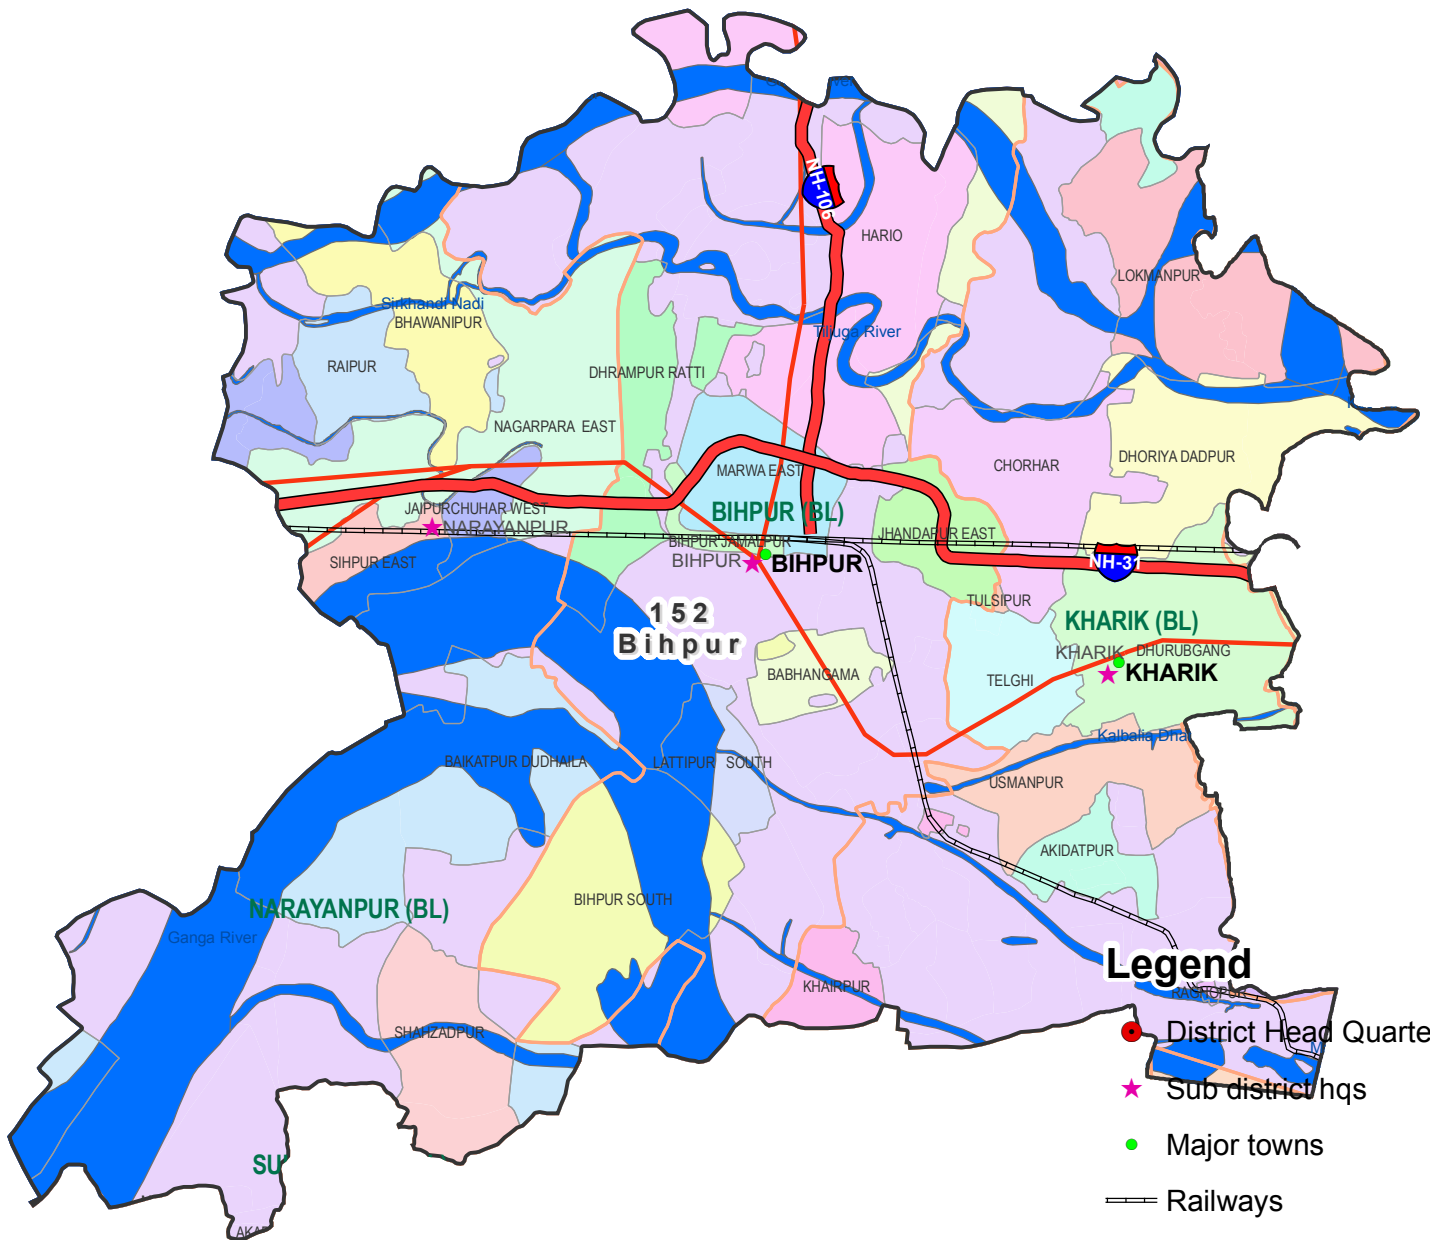

Assembly Constituency map

State : BIHAR

District : BHAGALPUR

AC Name : 152 - Bihpur

Legend

- District Head Quarters
- Sub district hqs
- Major towns
- Railways
- National Highways
- Other roads
- District Boundary
- Block Boundary
- Punchayat Boundary
- River