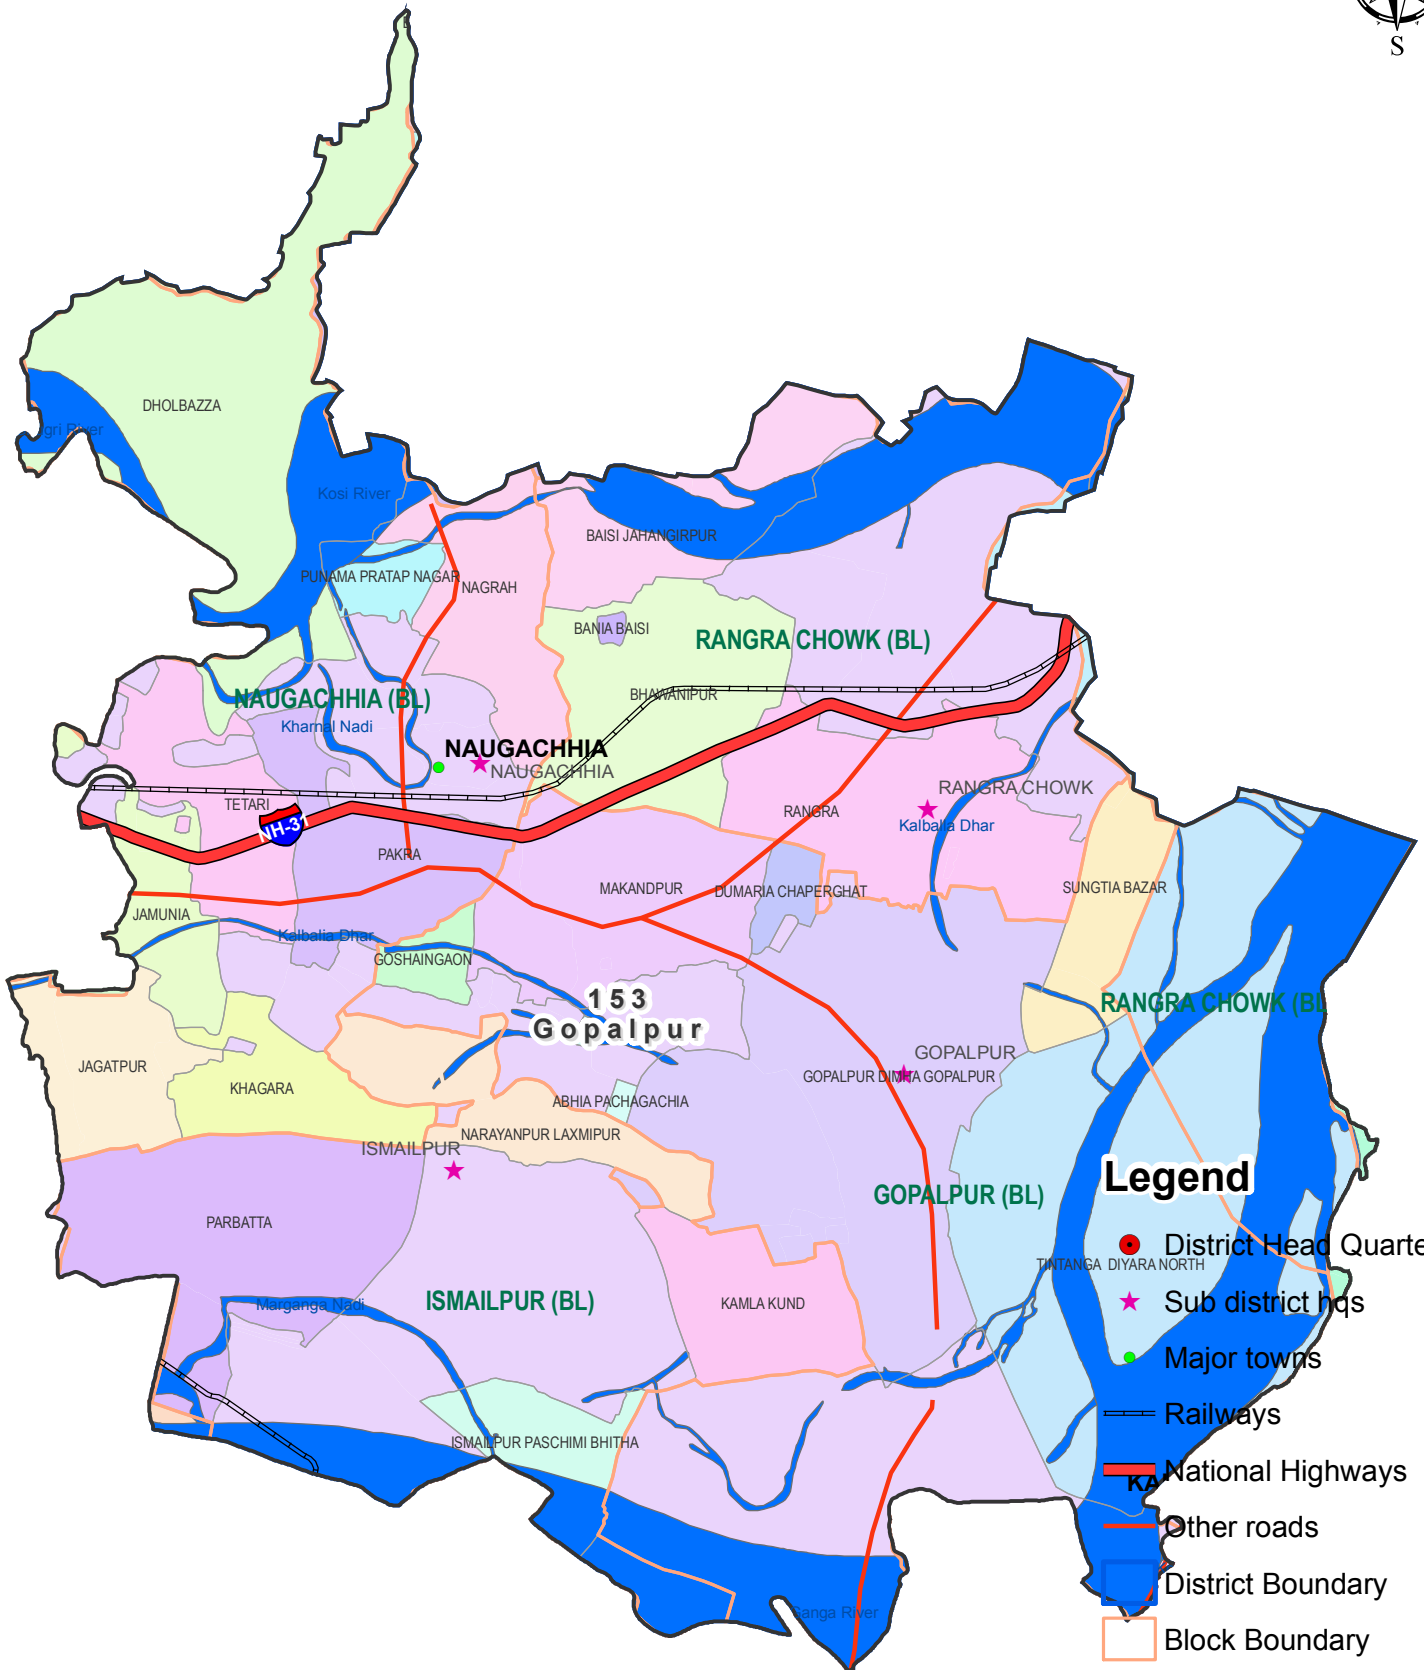

Assembly Constituency map

State : BIHAR

District : BHAGALPUR

AC Name : 153 - Gopalpur

Legend

- District Head Quarters
- Sub district hqs
- Major towns
- Railways
- National Highways
- Other roads
- District Boundary
- Block Boundary
- Panchayat Boundary
- River