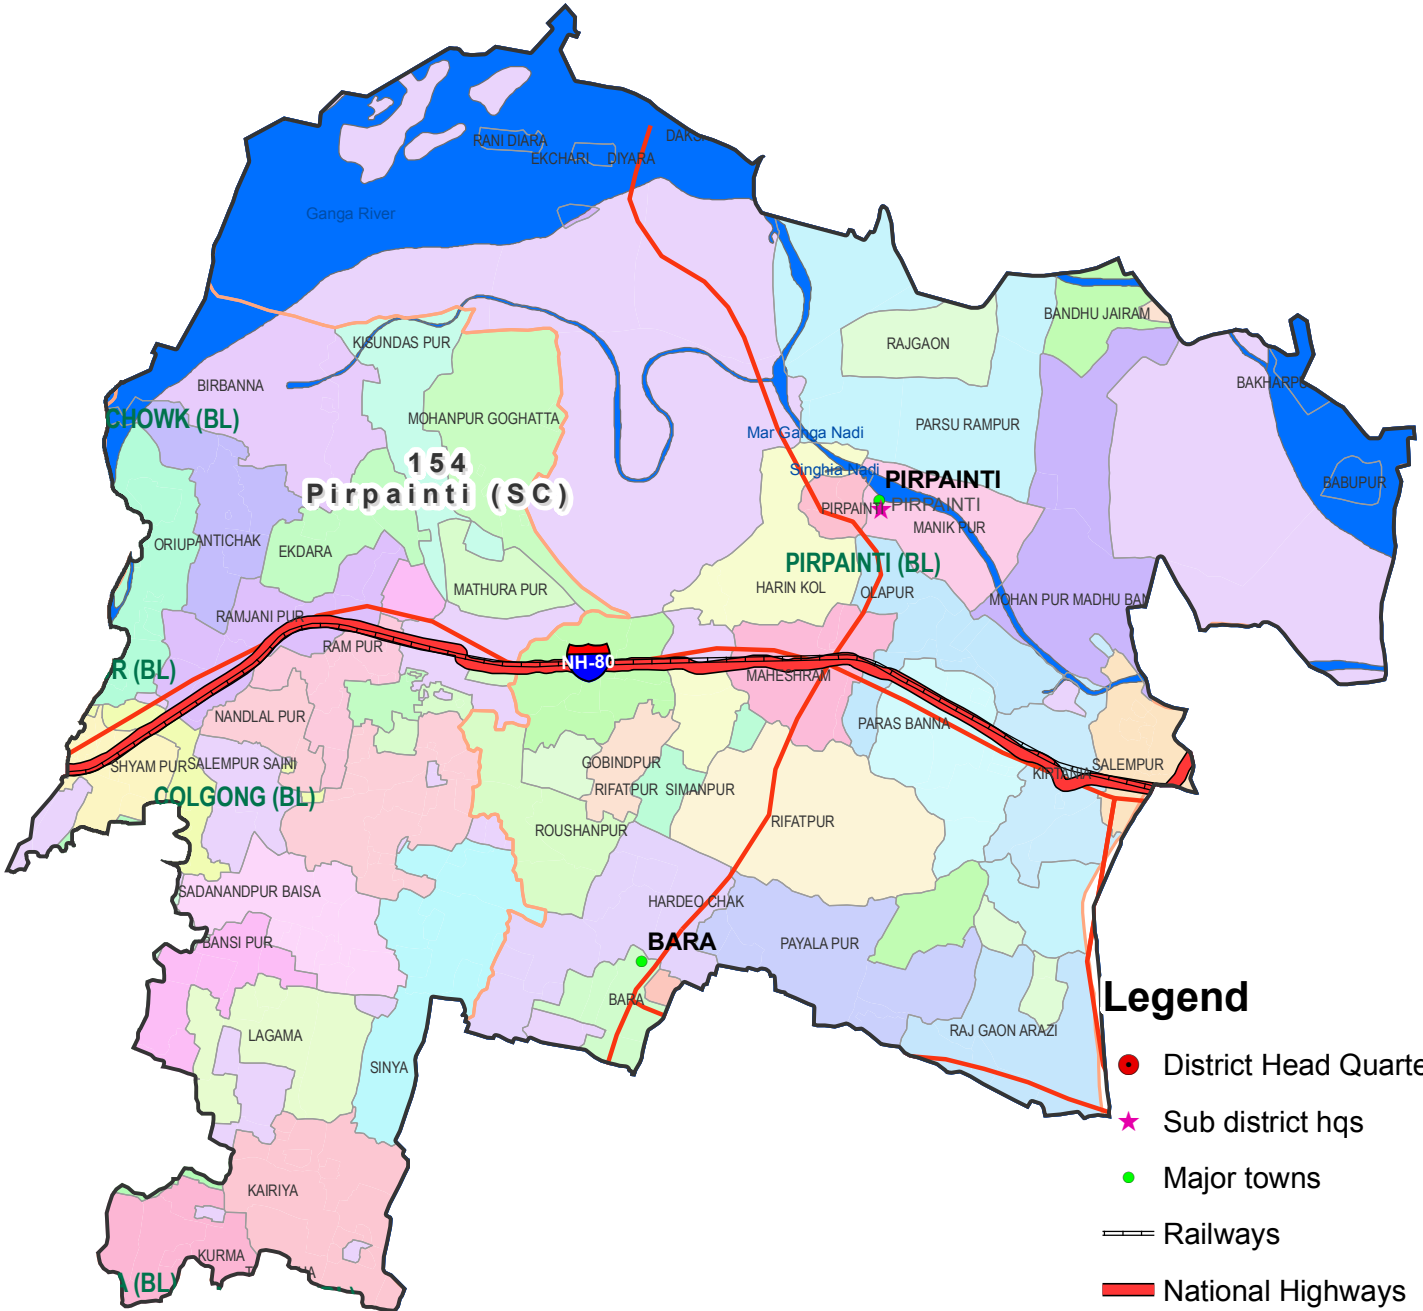

Assembly Constituency map
State : BIHAR
District : BHAGALPUR
AC Name : 154 - Pirpainti (SC)

- Legend**
- District Head Quarters
 - ★ Sub district hqs
 - Major towns
 - Railways
 - National Highways
 - Other roads
 - District Boundary
 - Block Boundary
 - Punchayat Boundary
 - River