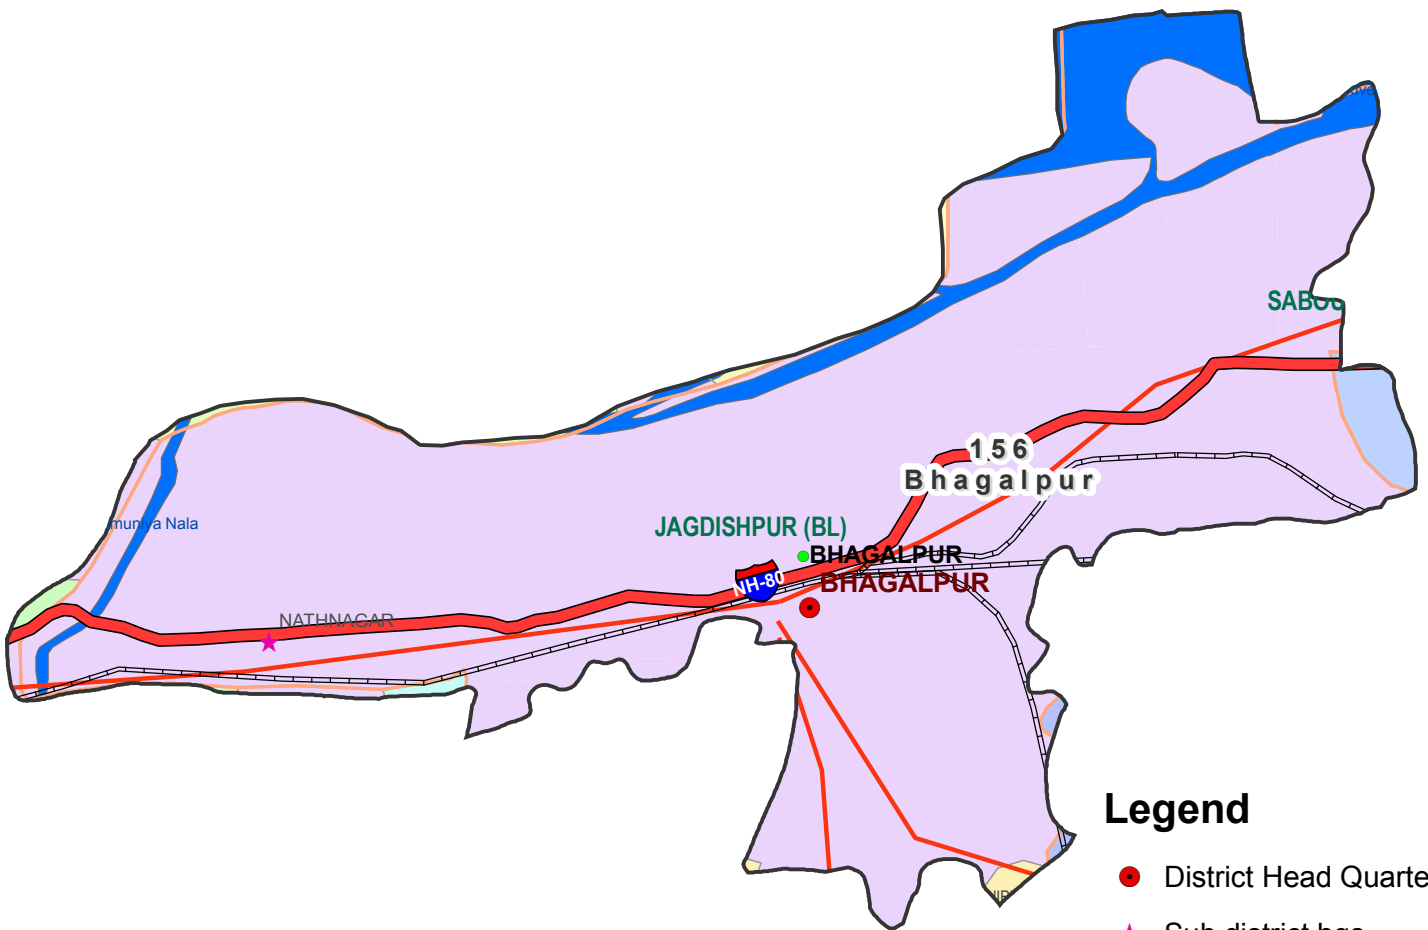

Assembly Constituency map

State : BIHAR

District : BHAGALPUR

AC Name : 156 - Bhagalpur

Legend

-  District Head Quarters
-  Sub district hqs
-  Major towns
-  Railways
-  National Highways
-  Other roads
-  District Boundary
-  Block Boundary
-  Panchayat Boundary
-  River