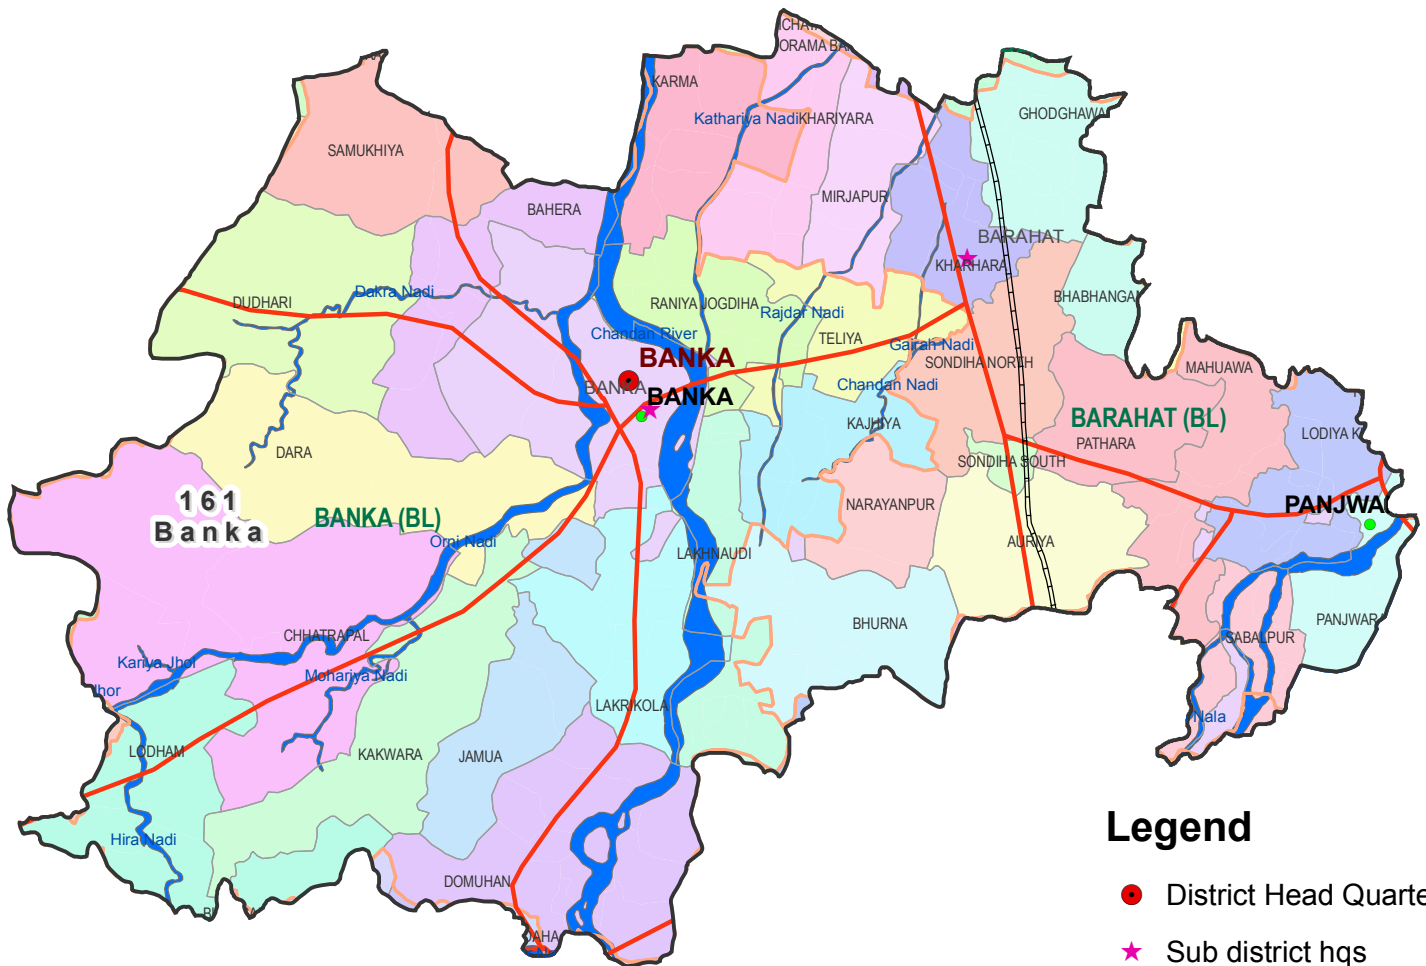

Assembly Constituency map

State : BIHAR

District : BANKA

AC Name : 161 - Banka

Legend

-  District Head Quarters
-  Sub district hqs
-  Major towns
-  Railways
-  National Highways
-  Other roads
-  District Boundary
-  Block Boundary
-  Panchayat Boundary
-  River