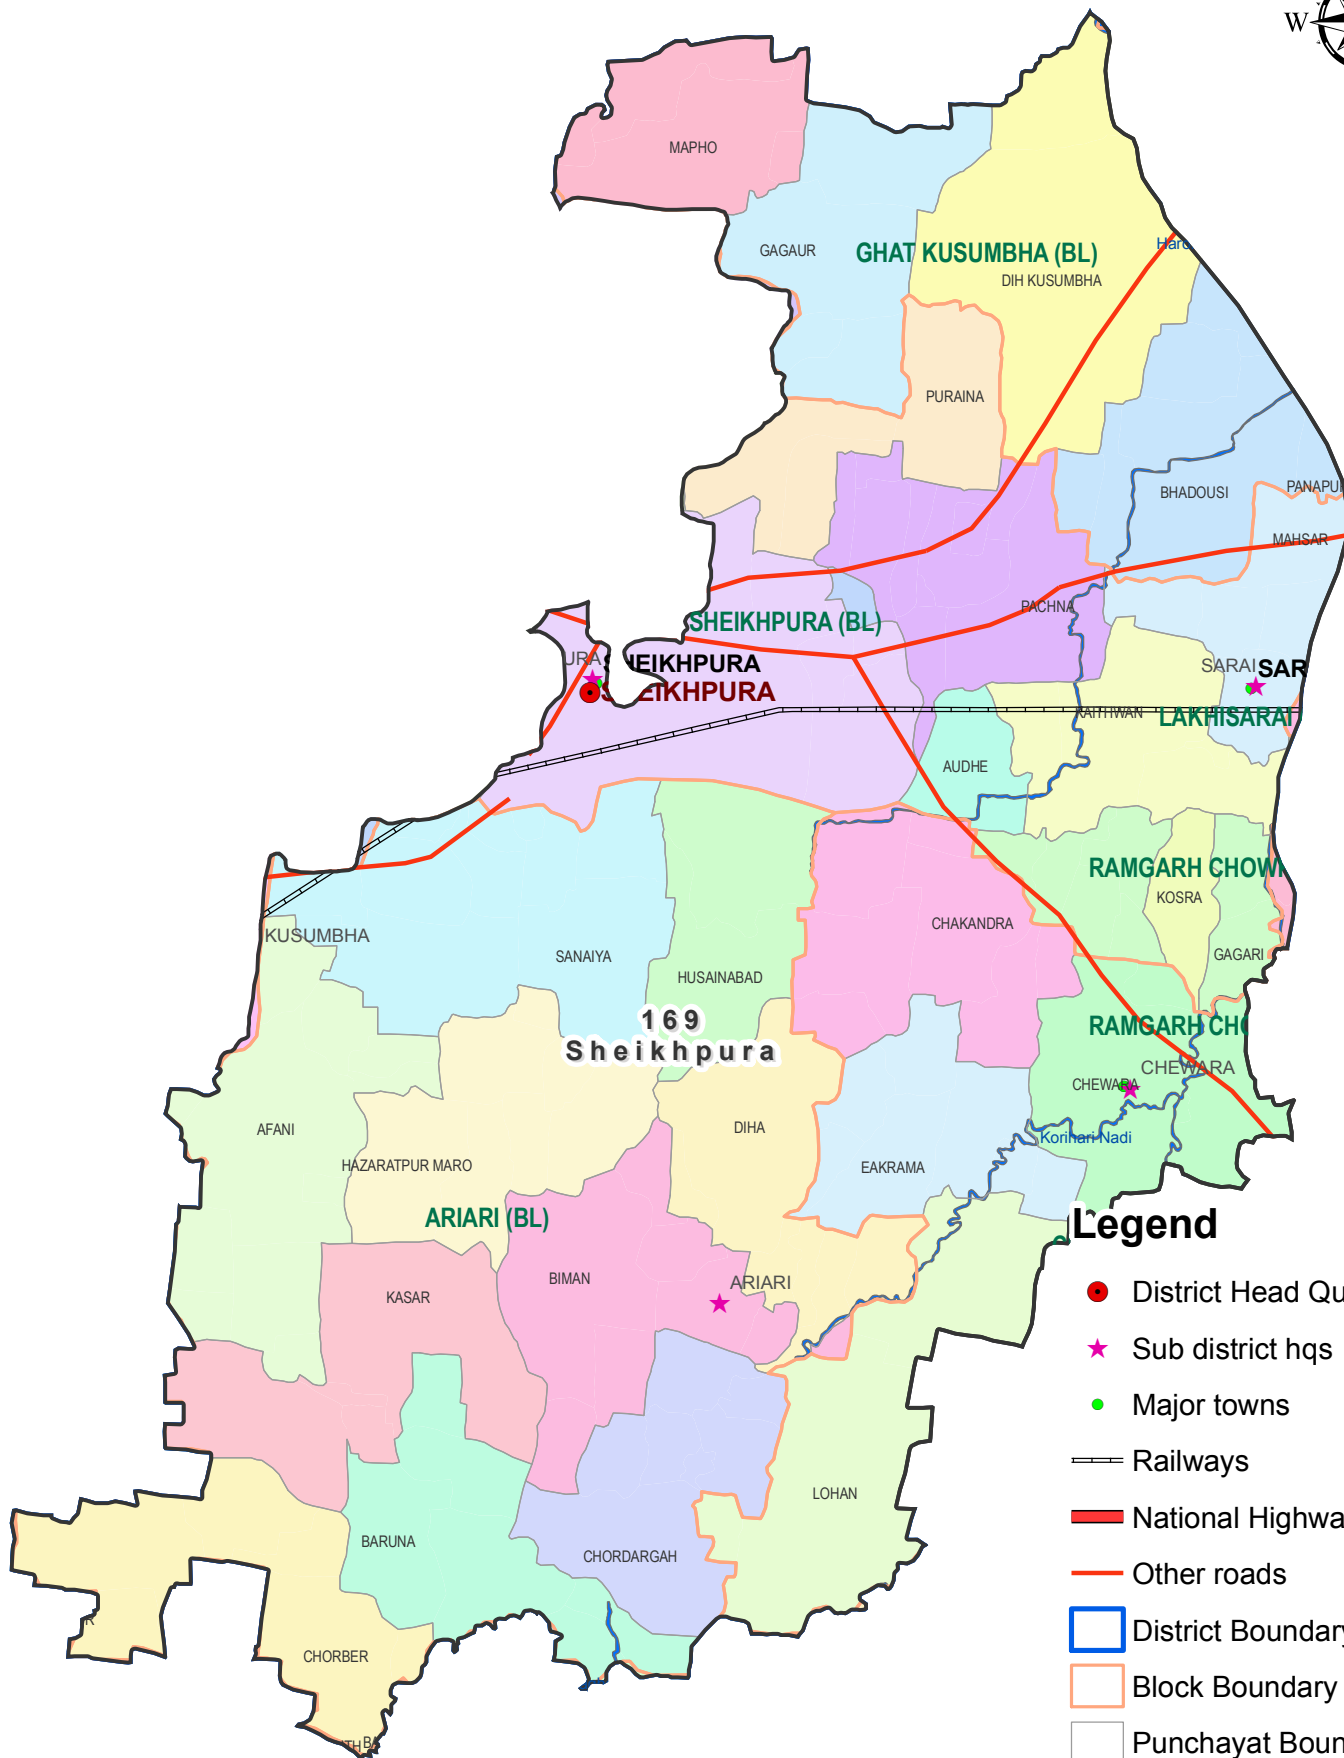

Assembly Constituency map

State : BIHAR

District : SHEIKHPURA

AC Name : 169 - Sheikhpura

Legend

- District Head Quarters
- ★ Sub district hqs
- Major towns
- Railways
- National Highways
- Other roads
- District Boundary
- Block Boundary
- Panchayat Boundary
- River