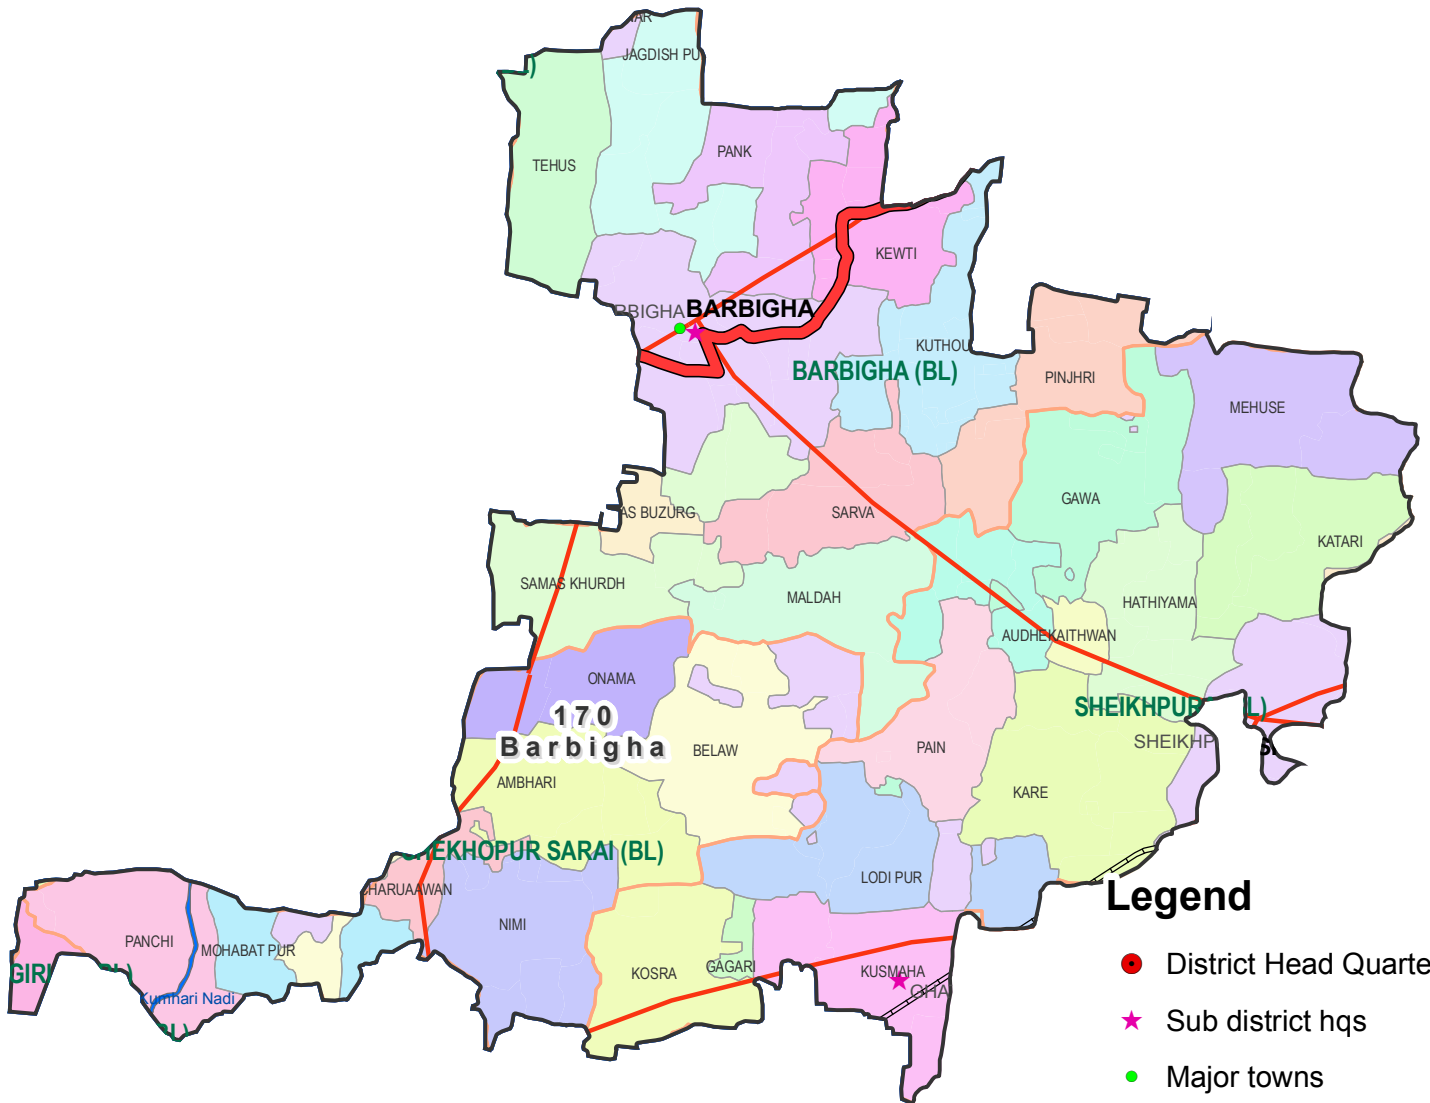

Assembly Constituency map

State : BIHAR

District : SHEIKHPURA

AC Name : 170 - Barbigha

Legend

- District Head Quarters
- ★ Sub district hqs
- Major towns
- Railways
- National Highways
- Other roads
- District Boundary
- Block Boundary
- Panchayat Boundary
- River