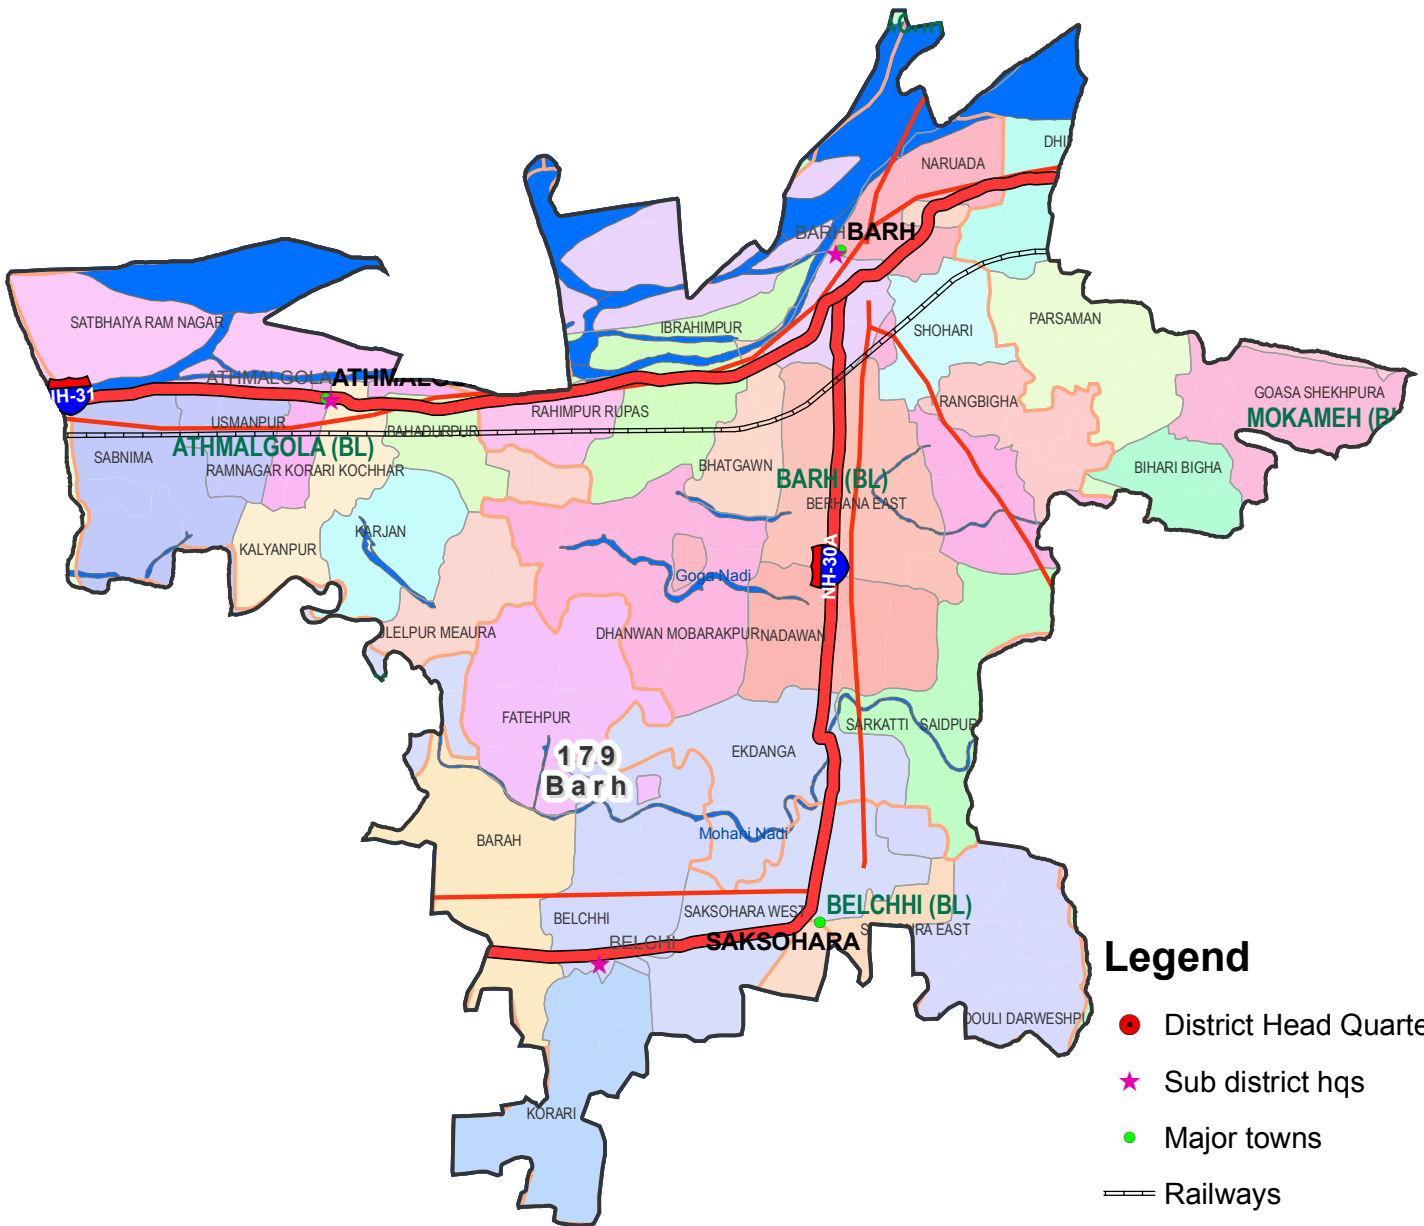

Assembly Constituency map

State : BIHAR

District : PATNA

AC Name : 179 - Barh

Legend

- District Head Quarters
- ★ Sub district hqs
- Major towns
- Railways
- National Highways
- Other roads
- District Boundary
- Block Boundary
- Panchayat Boundary
- River