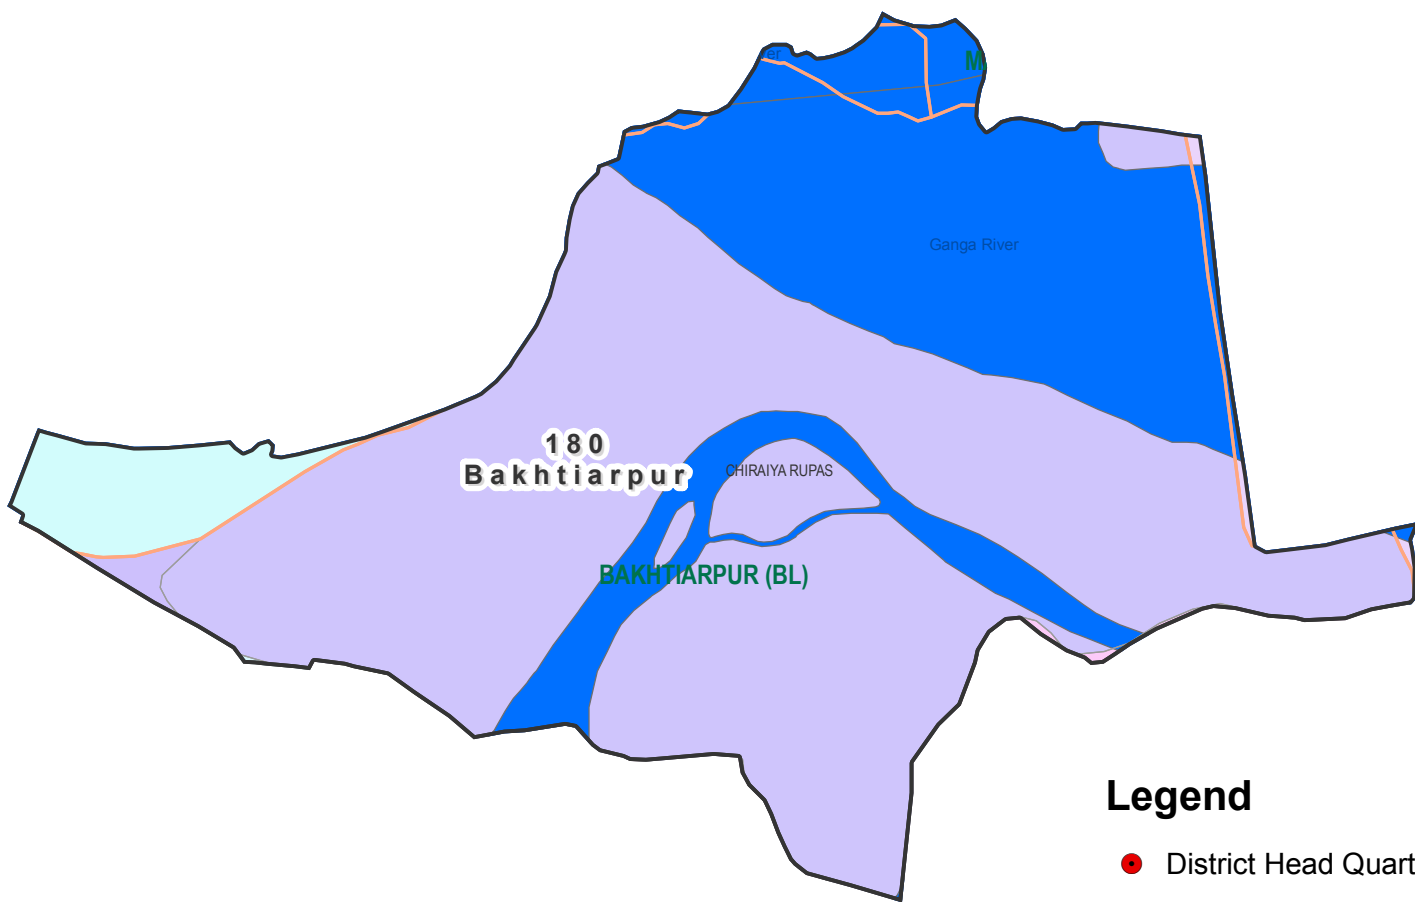

Assembly Constituency map

State : BIHAR

District : PATNA

AC Name : 180 - Bakhtiarpur

Legend

-  District Head Quarters
-  Sub district hqs
-  Major towns
-  Railways
-  National Highways
-  Other roads
-  District Boundary
-  Block Boundary
-  Panchayat Boundary
-  River