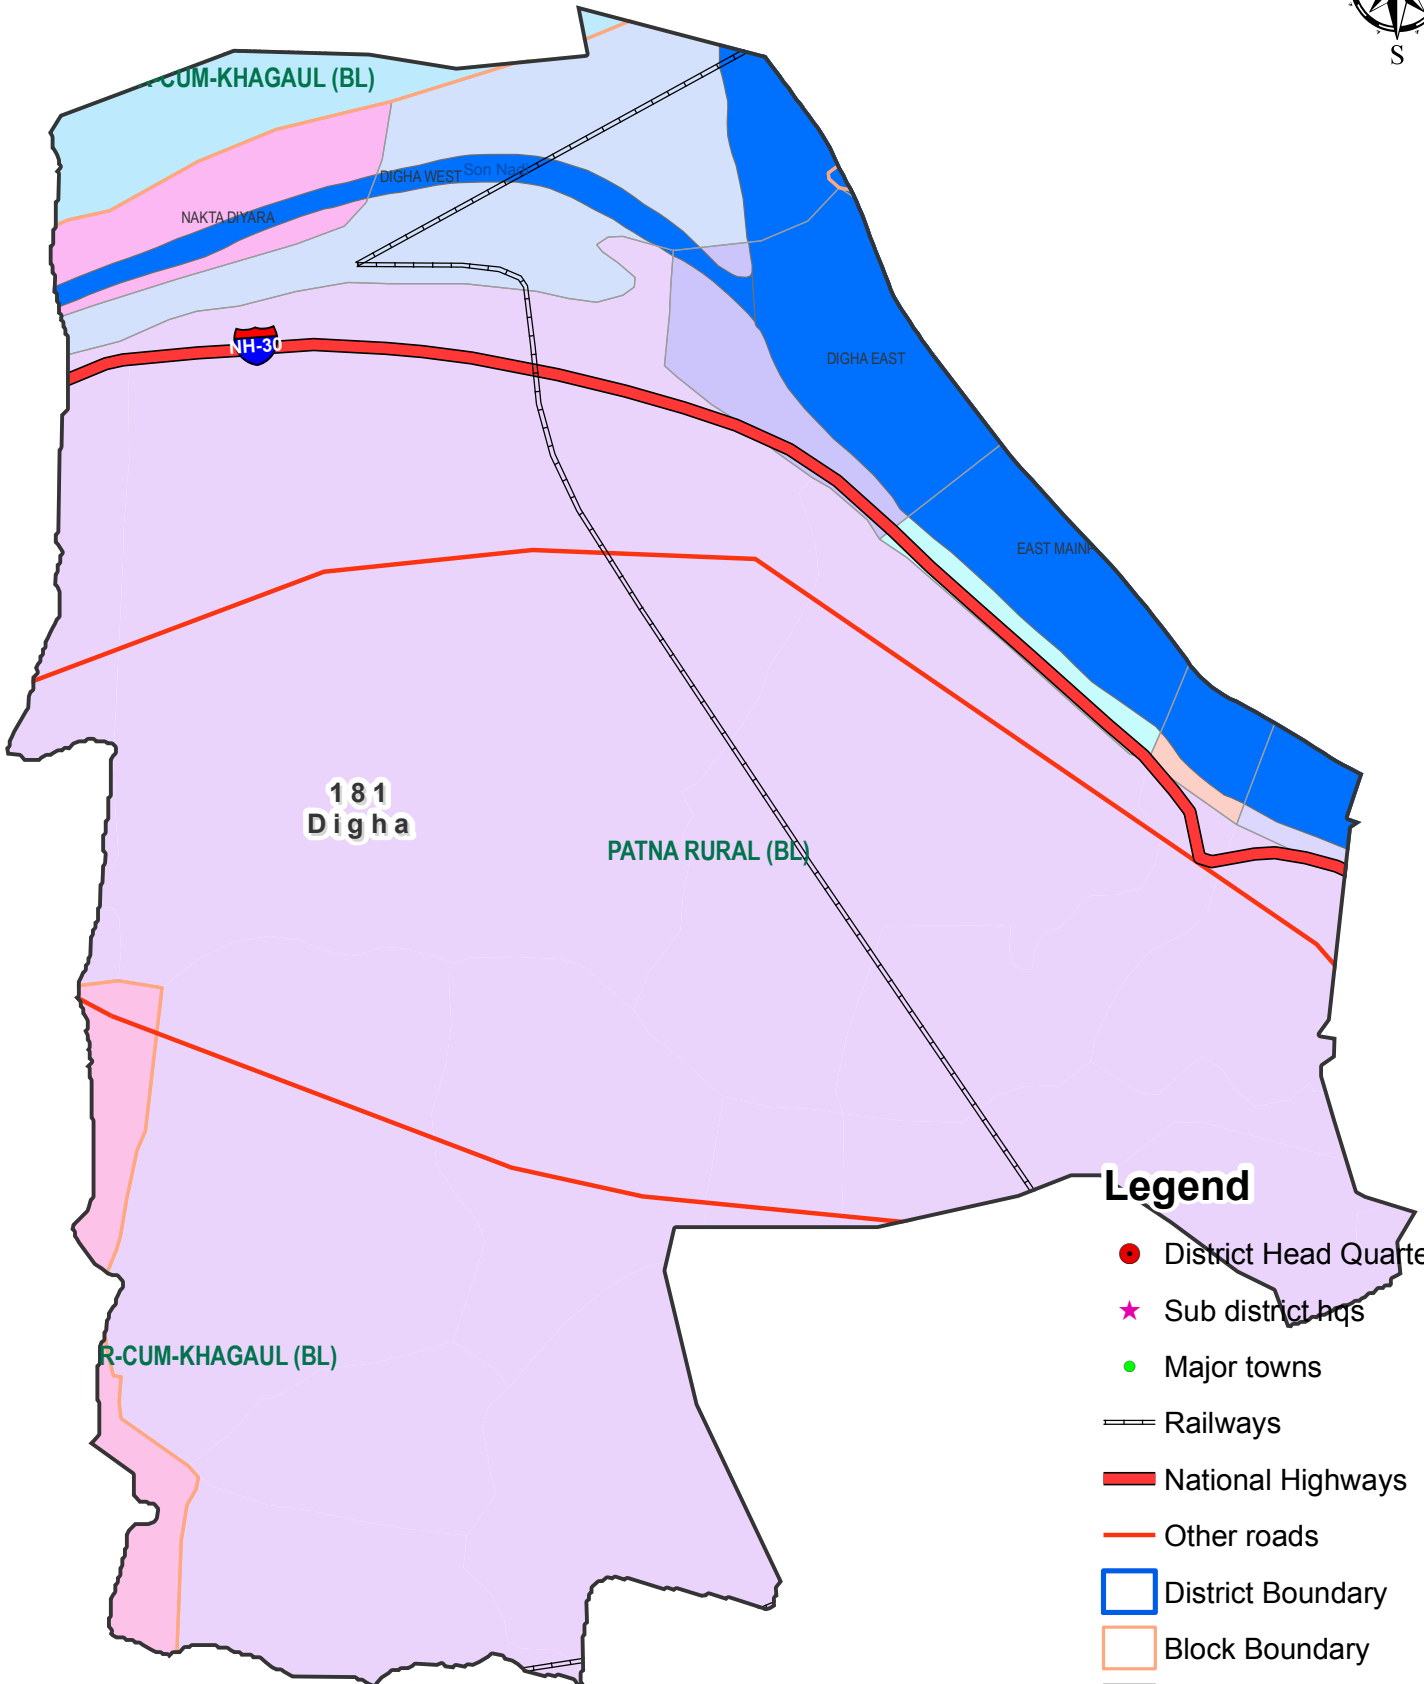

Assembly Constituency map

State : BIHAR

District : PATNA

AC Name : 181 - Digha

Legend

- District Head Quarters
- ★ Sub district hqs
- Major towns
- Railways
- National Highways
- Other roads
- District Boundary
- Block Boundary
- Panchayat Boundary
- River