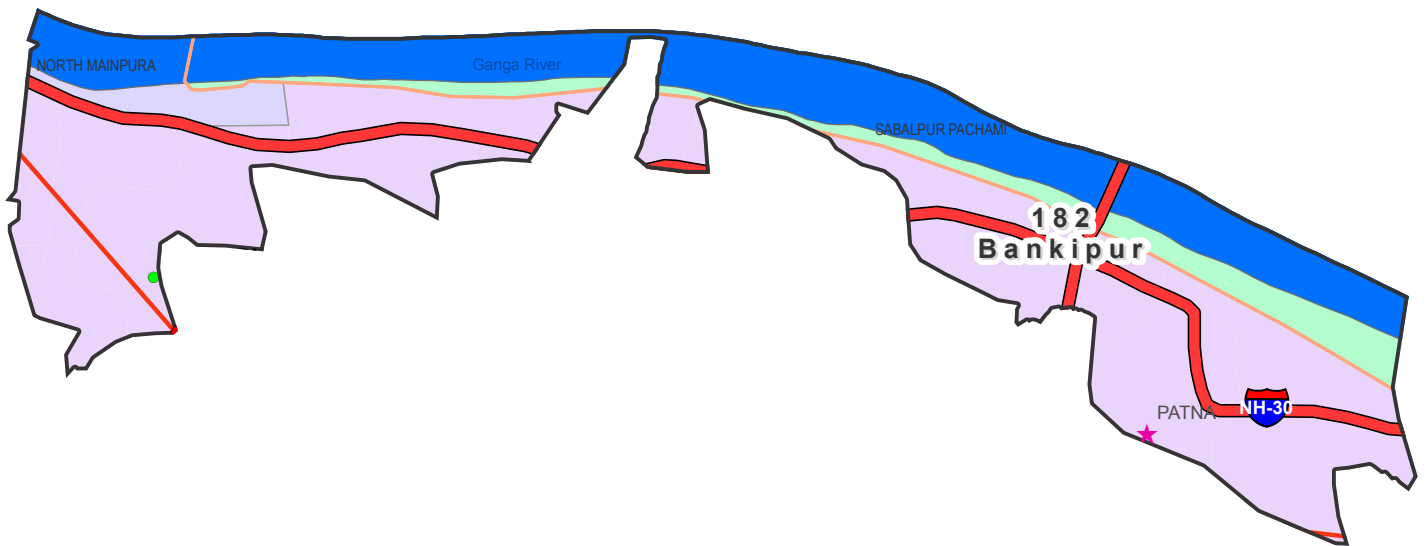

Assembly Constituency map

State : BIHAR

District : PATNA

AC Name : 182 - Bankipur

Legend

-  District Head Quarters
-  Sub district hqs
-  Major towns
-  Railways
-  National Highways
-  Other roads
-  District Boundary
-  Block Boundary
-  Panchayat Boundary
-  River