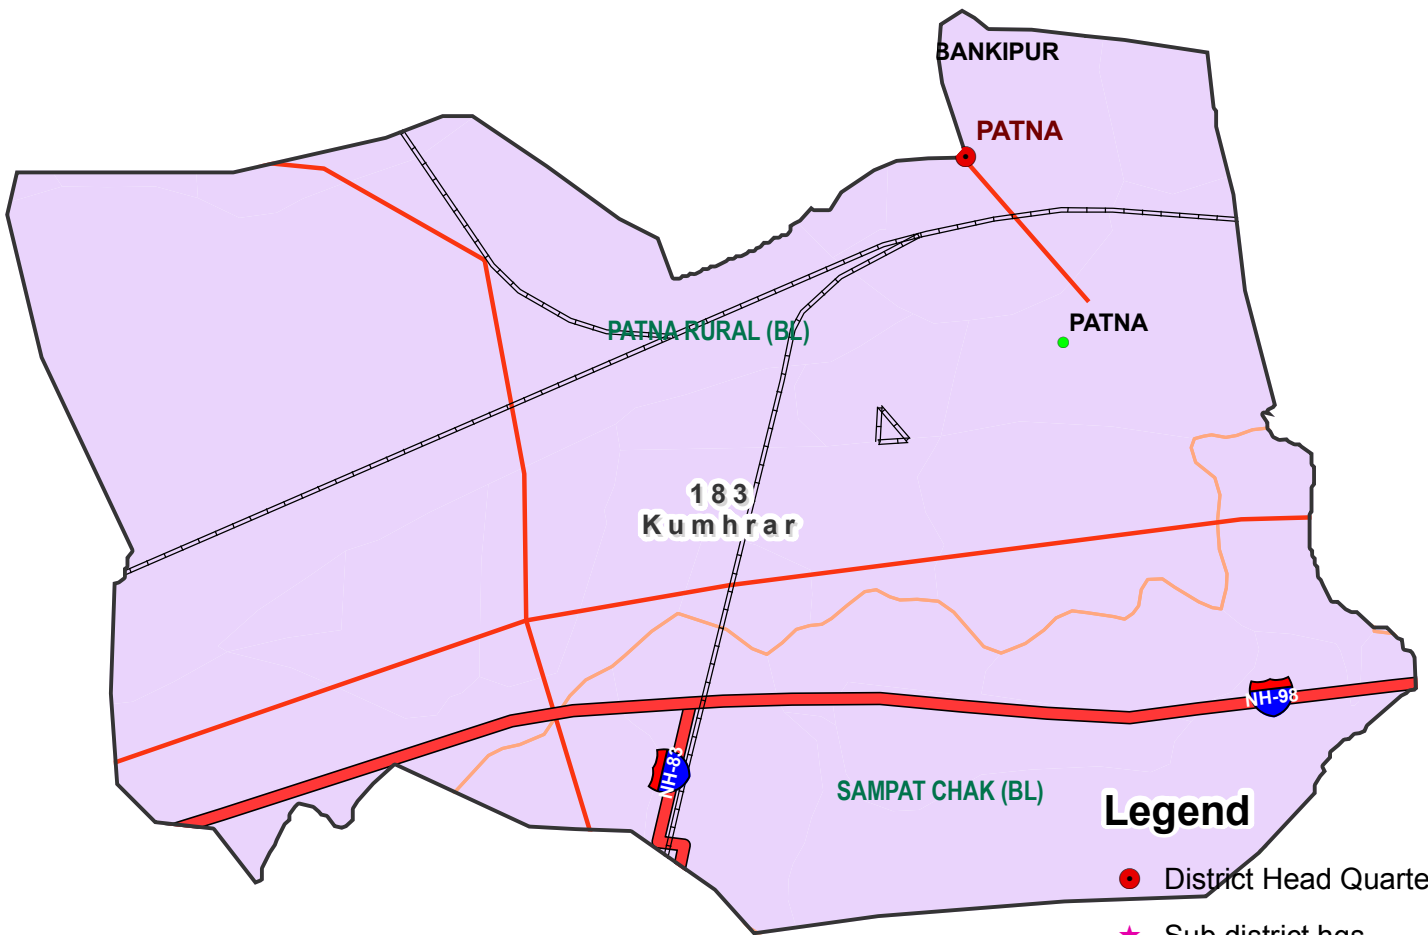

Assembly Constituency map

State : BIHAR

District : PATNA

AC Name : 183 - Kumhrar

Legend

- District Head Quarters
- ★ Sub district hqs
- Major towns
- Railways
- National Highways
- Other roads
- District Boundary
- Block Boundary
- Panchayat Boundary
- River