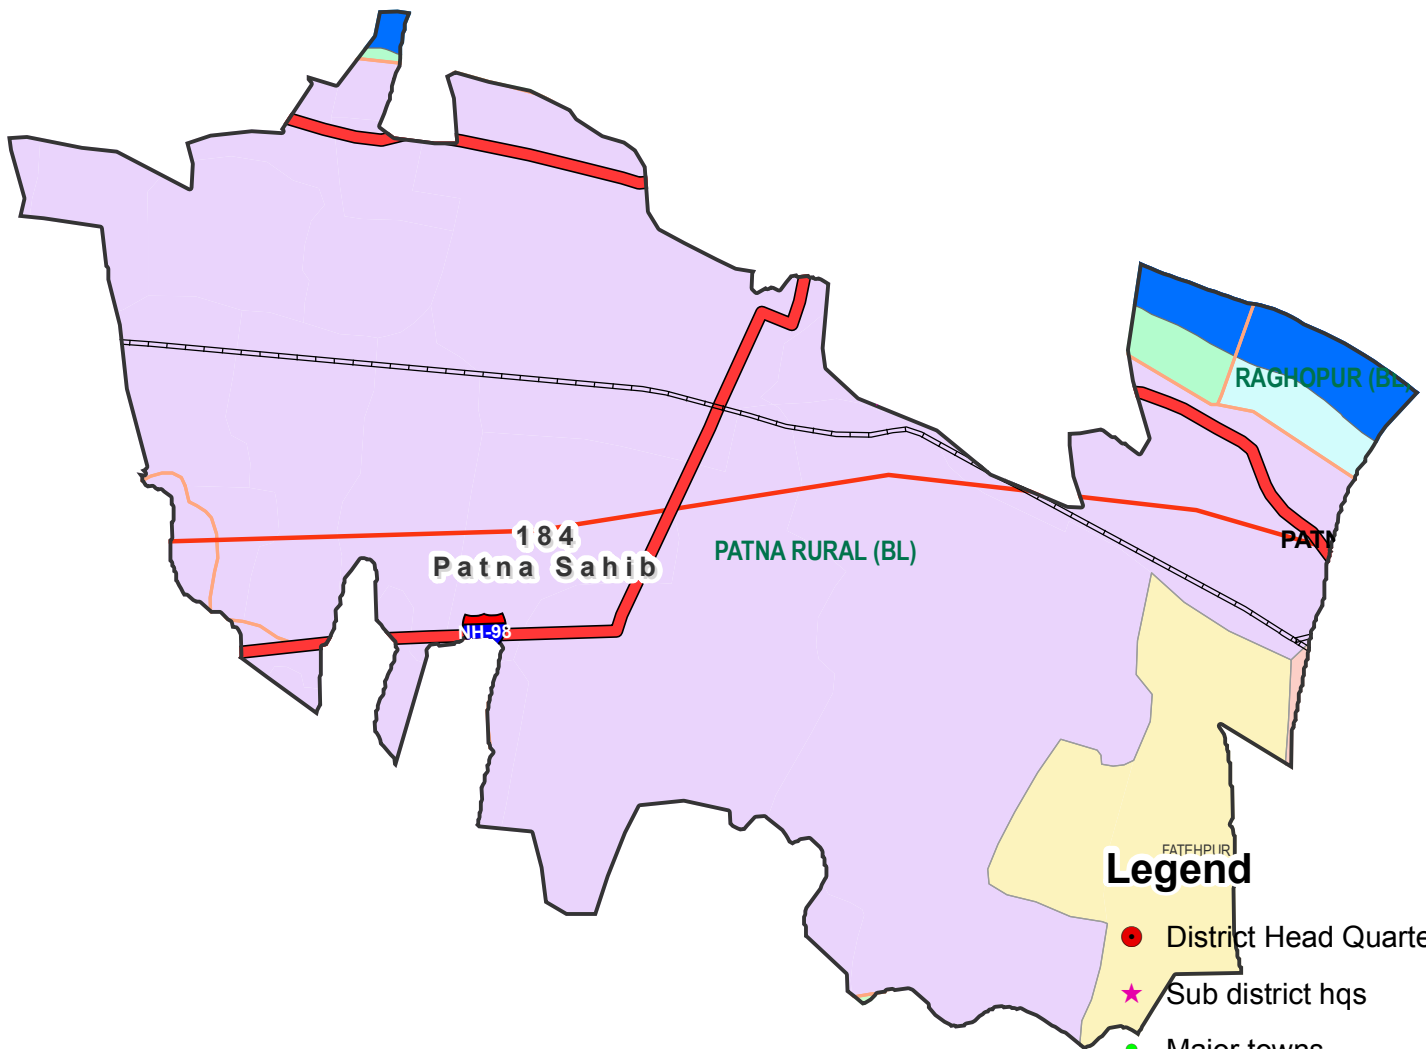

Assembly Constituency map

State : BIHAR

District : PATNA

AC Name : 184 - Patna Sahib

- Legend**
-  District Head Quarters
 -  Sub district hqs
 -  Major towns
 -  Railways
 -  National Highways
 -  Other roads
 -  District Boundary
 -  Block Boundary
 -  Panchayat Boundary
 -  River