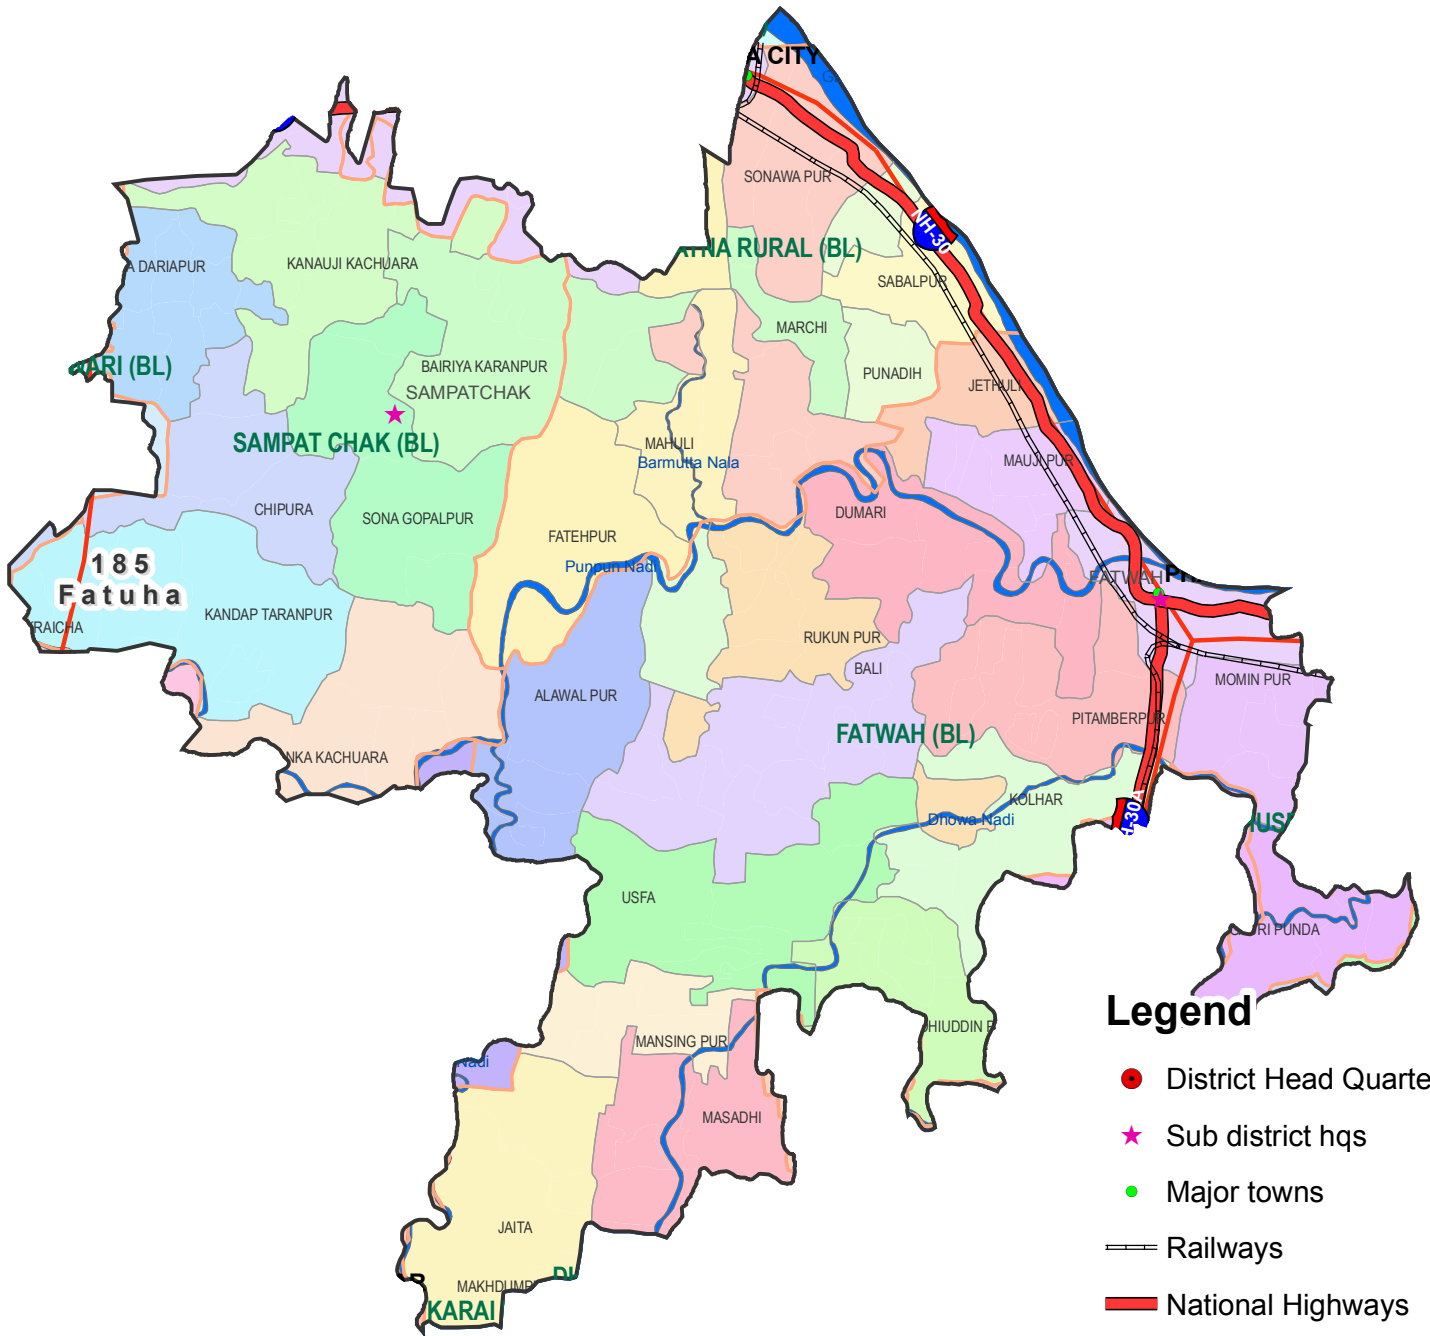

Assembly Constituency map

State : BIHAR

District : PATNA

AC Name : 185 - Fatuha

Legend

- District Head Quarters
- ★ Sub district hqs
- Major towns
- Railways
- National Highways
- Other roads
- District Boundary
- Block Boundary
- Panchayat Boundary
- River