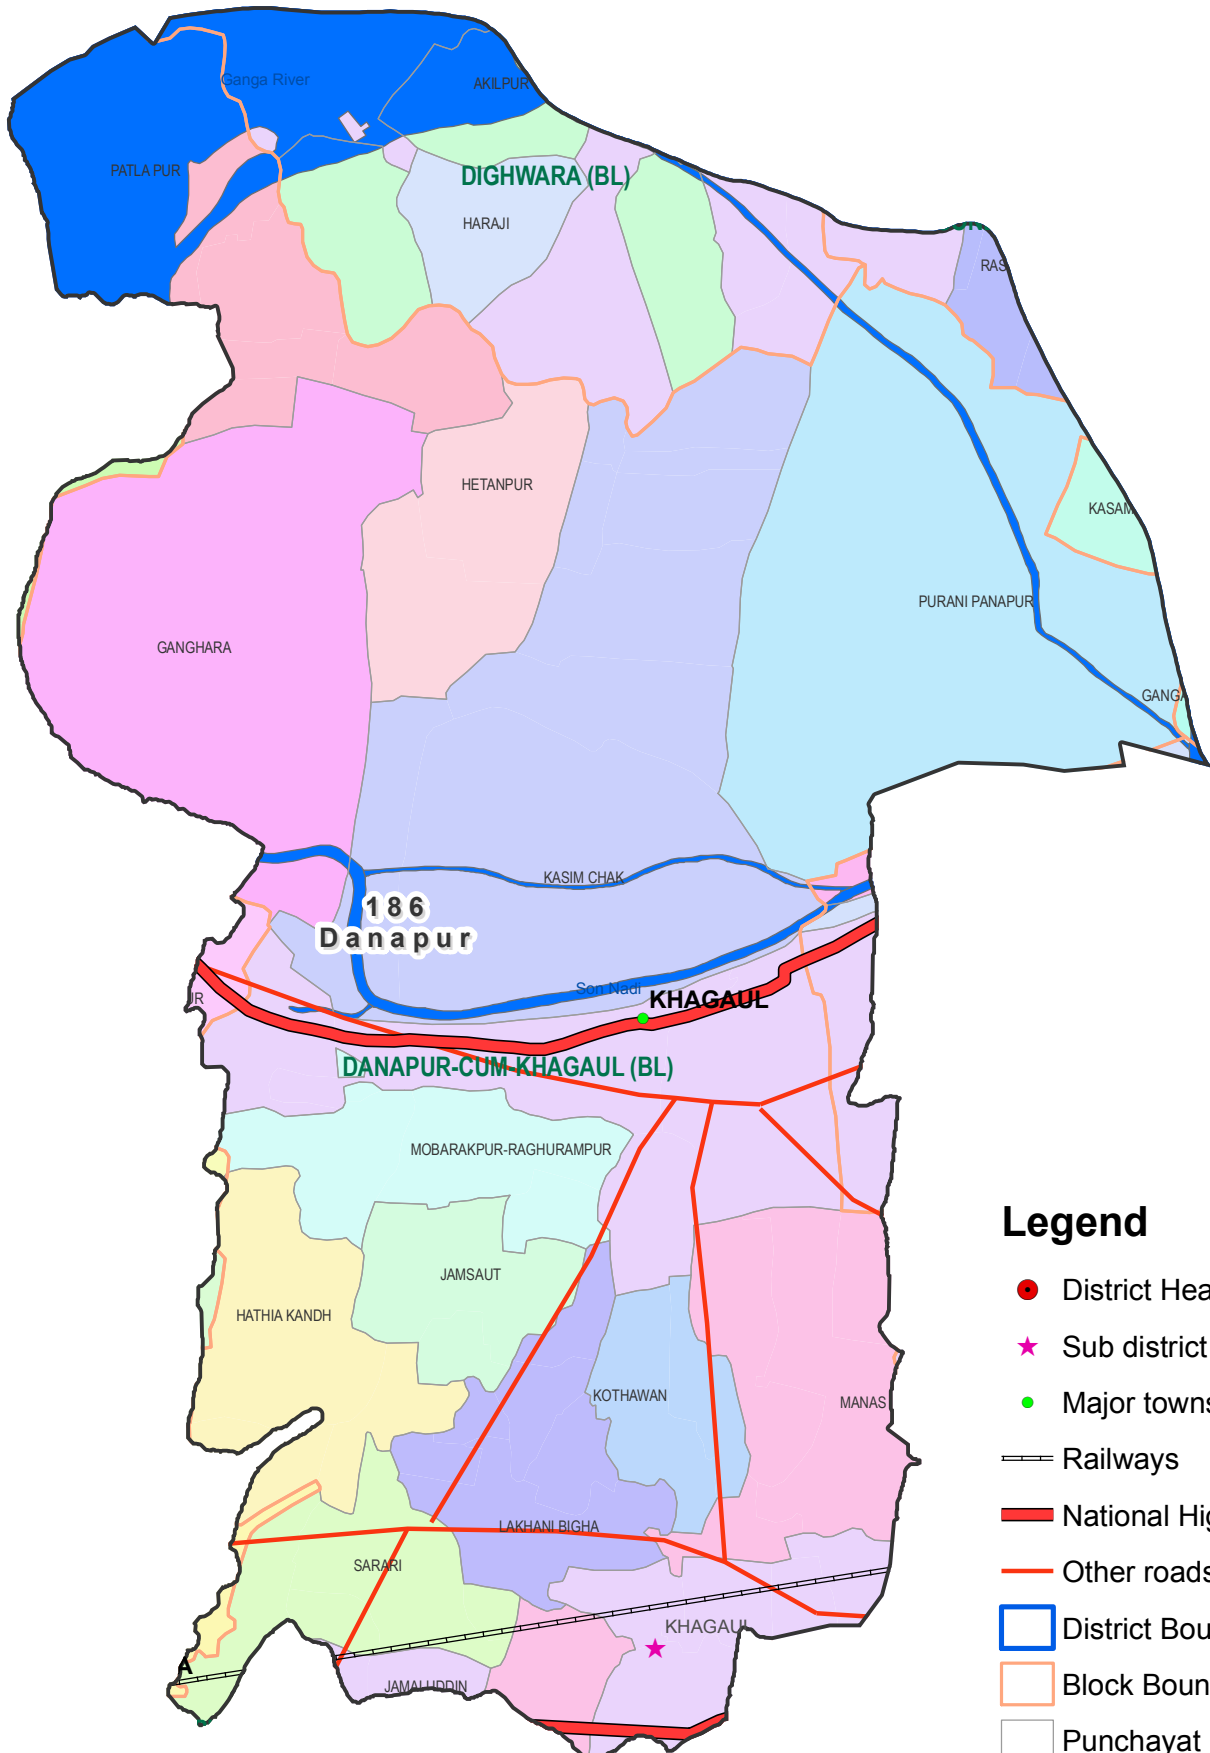

Assembly Constituency map

State : BIHAR

District : PATNA

AC Name : 186 - Danapur

Legend

- District Head Quarters
- ★ Sub district hqs
- Major towns
- Railways
- National Highways
- Other roads
- District Boundary
- Block Boundary
- Panchayat Boundary
- River