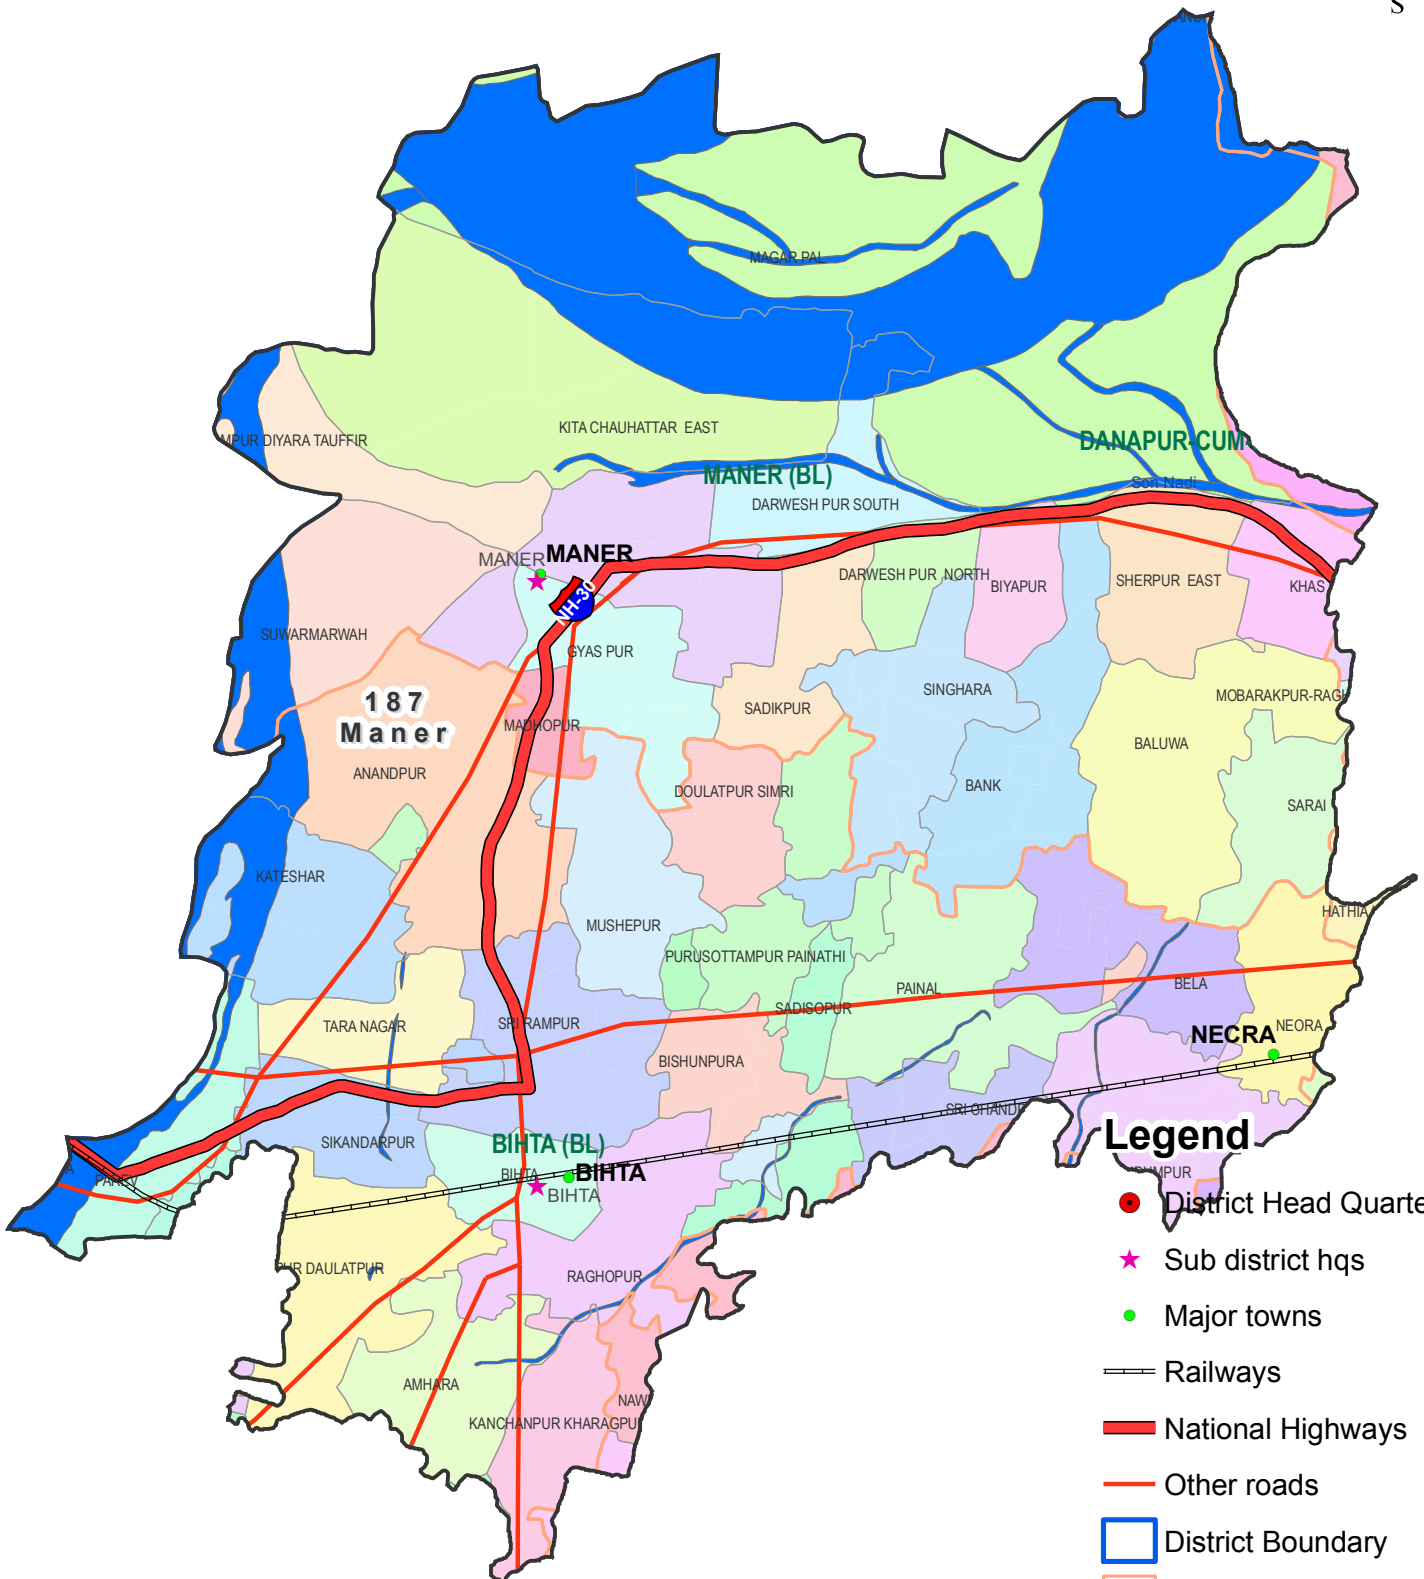

# Assembly Constituency map

State : BIHAR

District : PATNA

AC Name : 187 - Maner

- Legend**
- District Head Quarters
  - ★ Sub district hqs
  - Major towns
  - Railways
  - National Highways
  - Other roads
  - District Boundary
  - Block Boundary
  - Panchayat Boundary
  - River