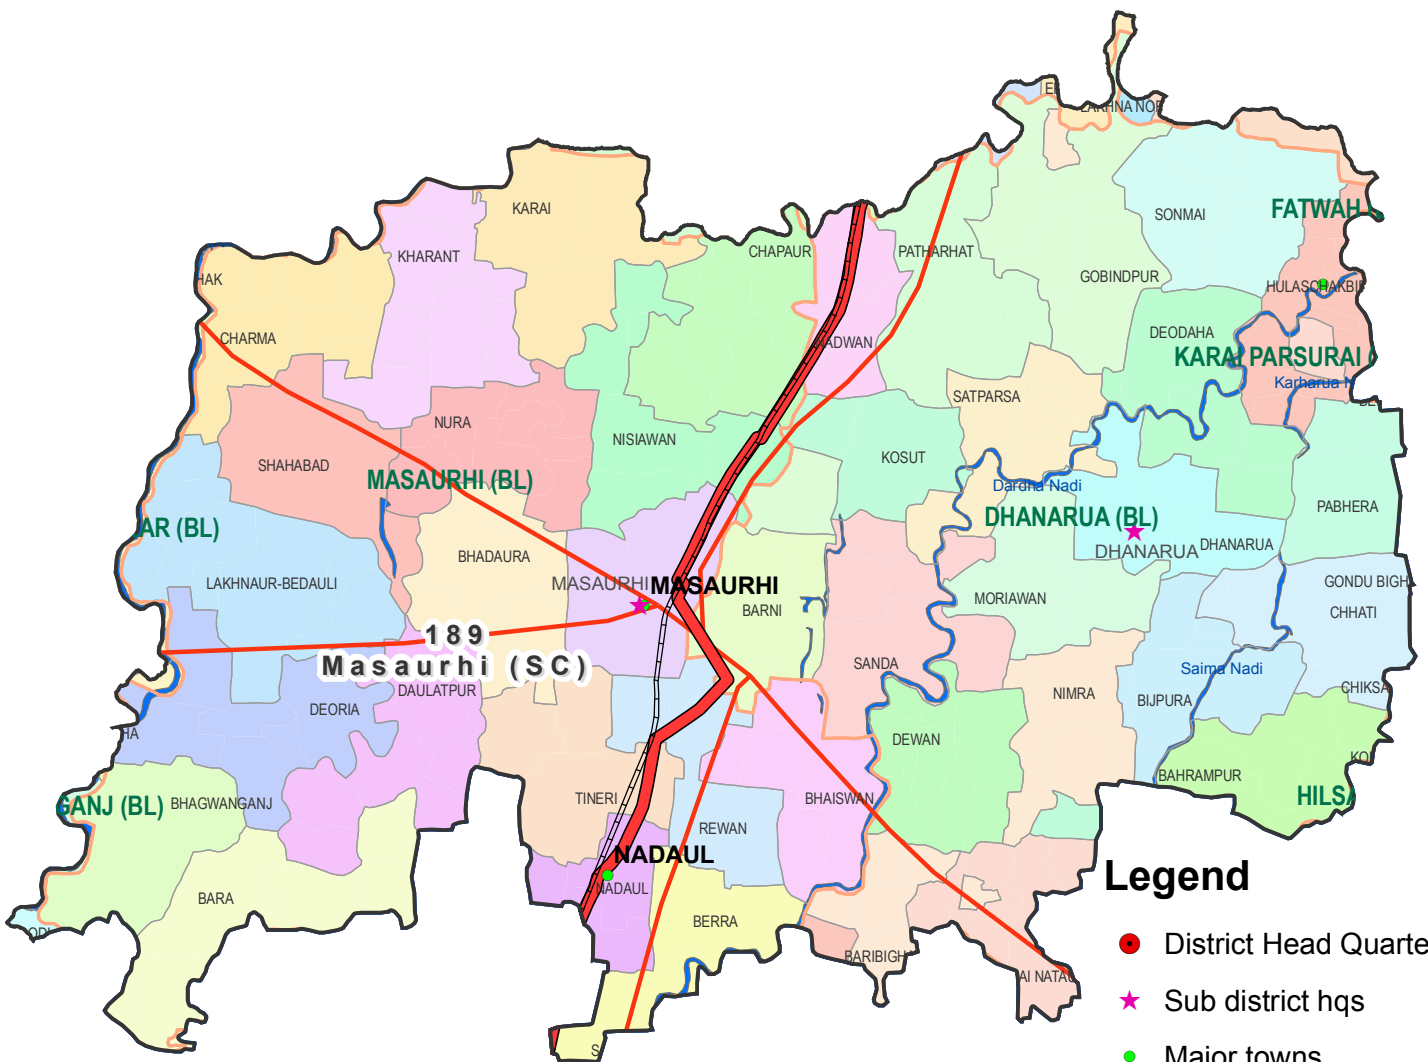

# Assembly Constituency map

State : BIHAR

District : PATNA

AC Name : 189 - Masaurhi (SC)

## Legend

-  District Head Quarters
-  Sub district hqs
-  Major towns
-  Railways
-  National Highways
-  Other roads
-  District Boundary
-  Block Boundary
-  Panchayat Boundary
-  River