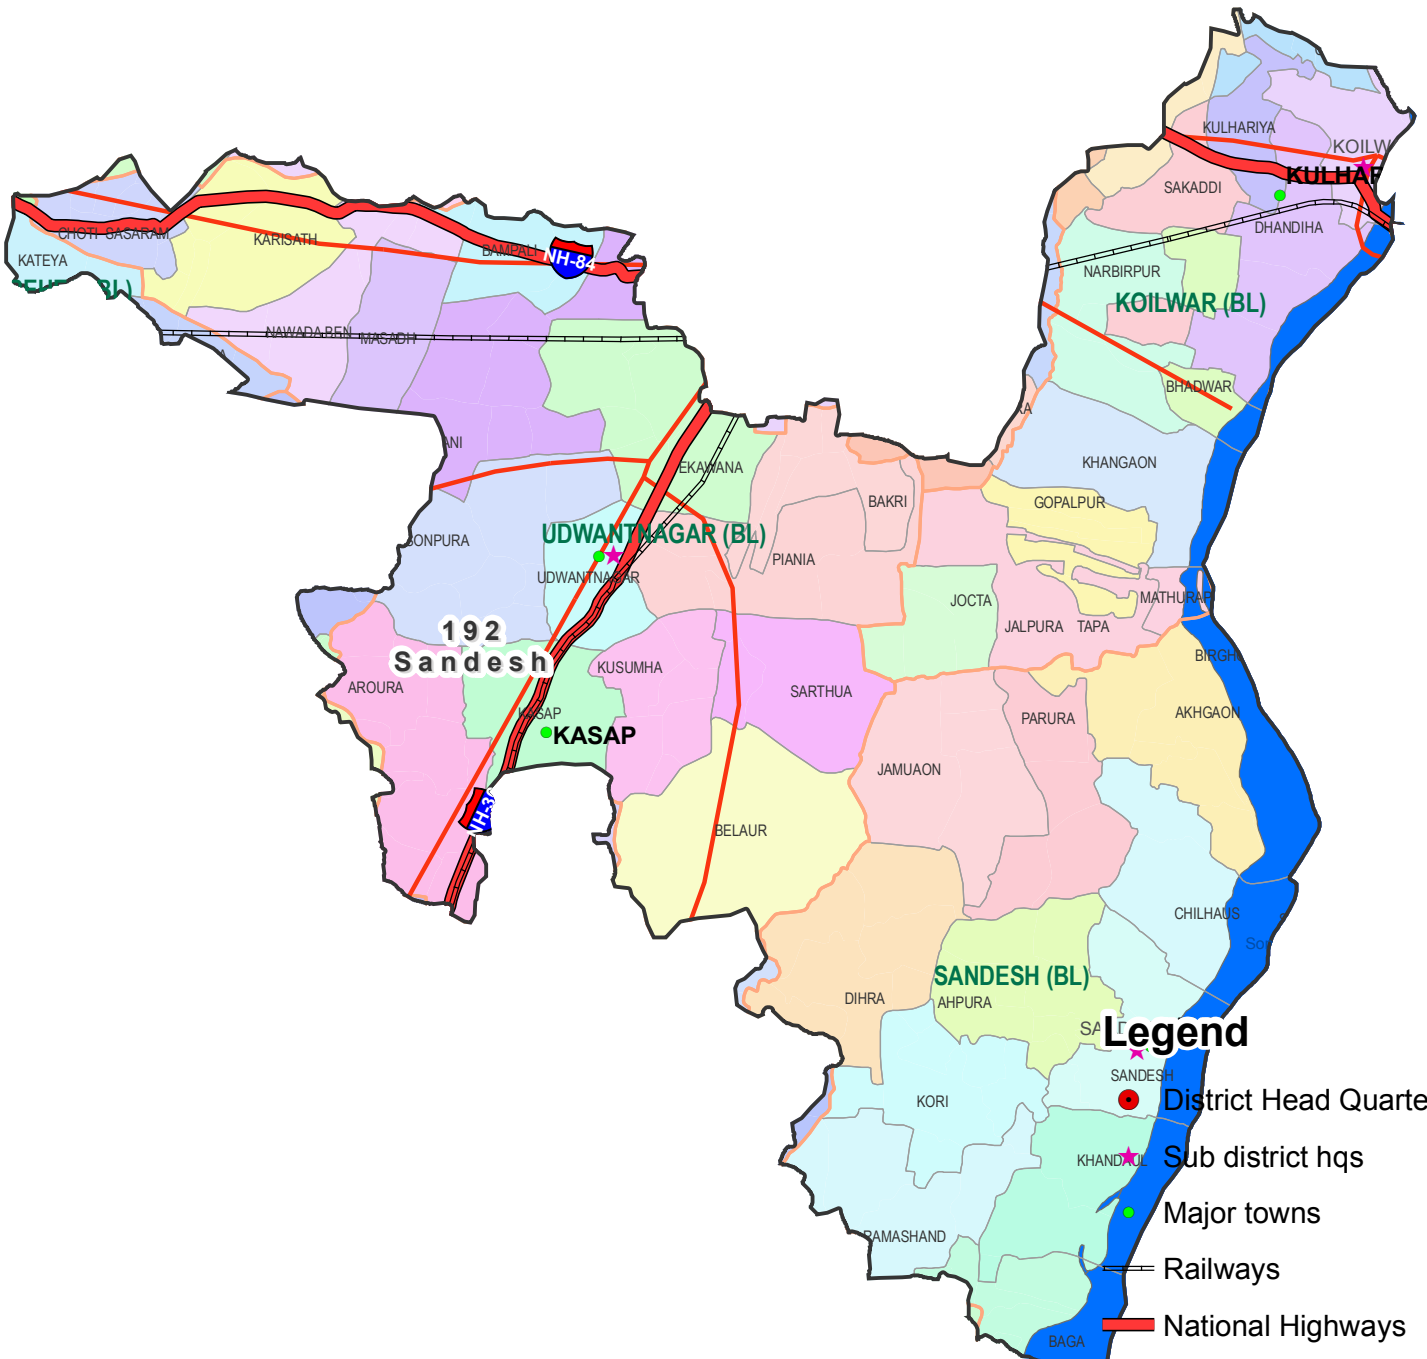

# Assembly Constituency map

State : BIHAR

District : BHOJPUR

AC Name : 192 - Sandesh

## Legend

- District Head Quarters
- Sub district hqs
- Major towns
- Railways
- National Highways
- Other roads
- District Boundary
- Block Boundary
- Panchayat Boundary
- River