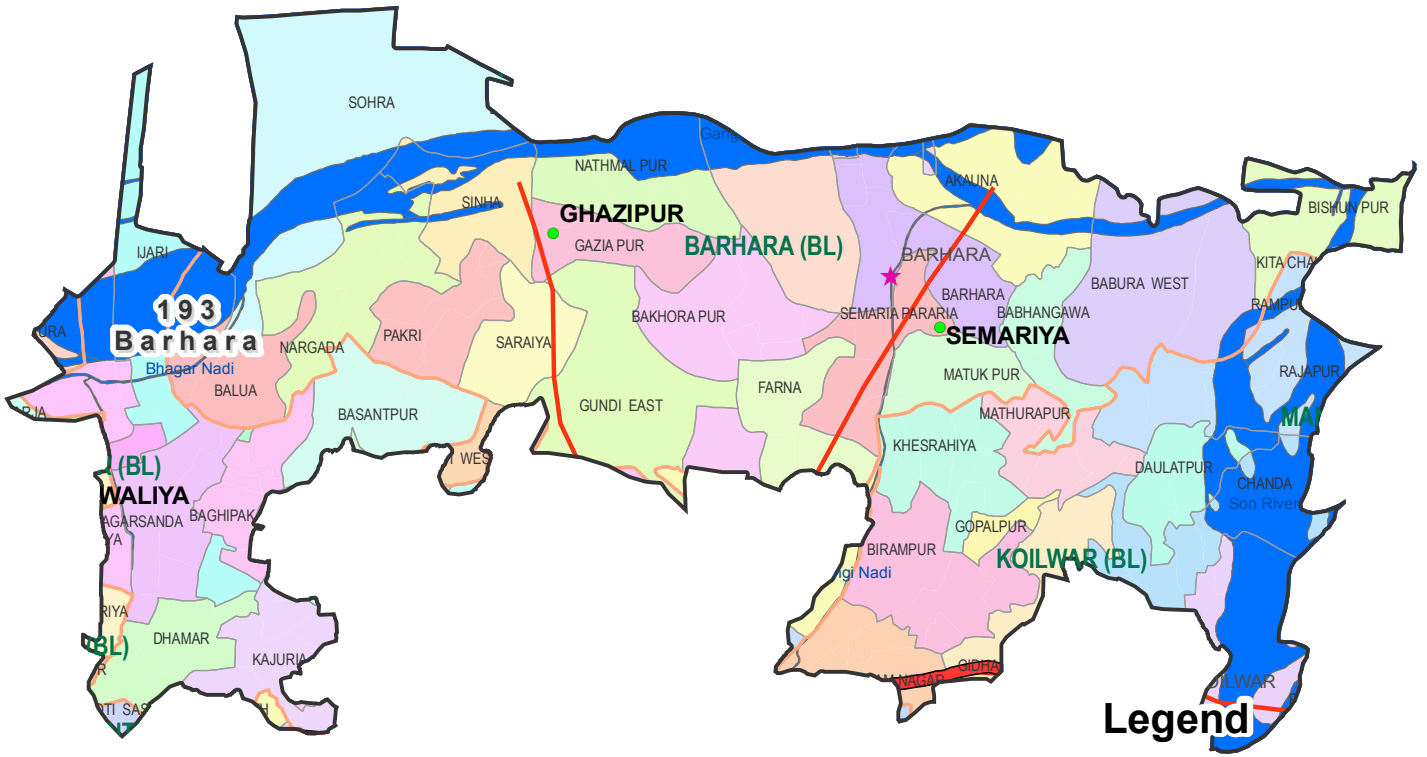

Assembly Constituency map

State : BIHAR

District : BHOJPUR

AC Name : 193 - Barhara

- Legend**
- District Head Quarters
 - ★ Sub district hqs
 - Major towns
 - Railways
 - National Highways
 - Other roads
 - District Boundary
 - Block Boundary
 - Panchayat Boundary
 - River