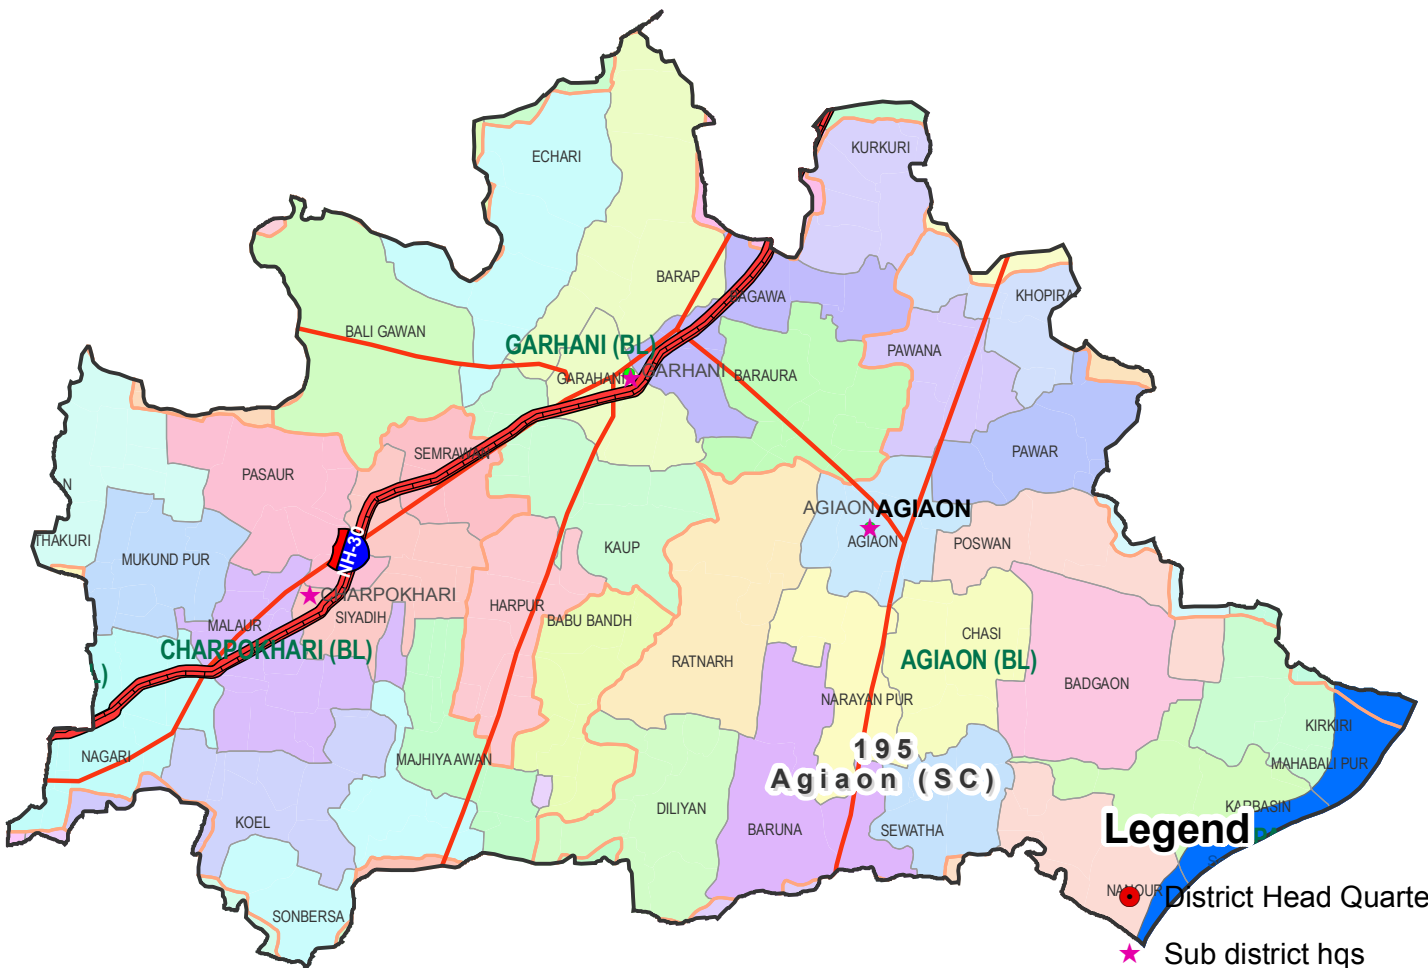

Assembly Constituency map
State : BIHAR
District : BHOJPUR
AC Name : 195 - Agiaon (SC)

- Legend**
- District Head Quarters
 - Sub district hqs
 - Major towns
 - Railways
 - National Highways
 - Other roads
 - District Boundary
 - Block Boundary
 - Panchayat Boundary
 - River