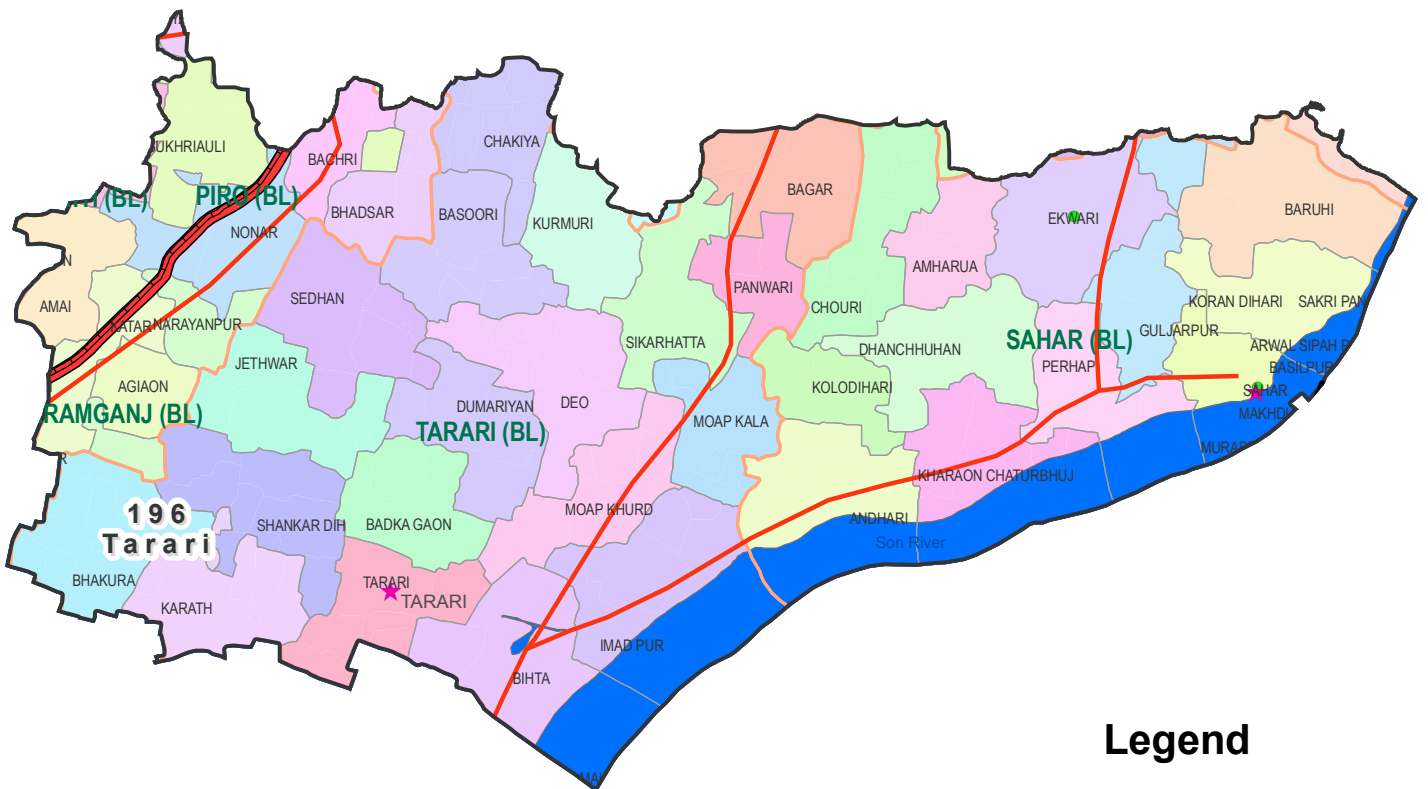

# Assembly Constituency map

State : BIHAR

District : BHOJPUR

AC Name : 196 - Tarari

## Legend

-  District Head Quarters
-  Sub district hqs
-  Major towns
-  Railways
-  National Highways
-  Other roads
-  District Boundary
-  Block Boundary
-  Panchayat Boundary
-  River