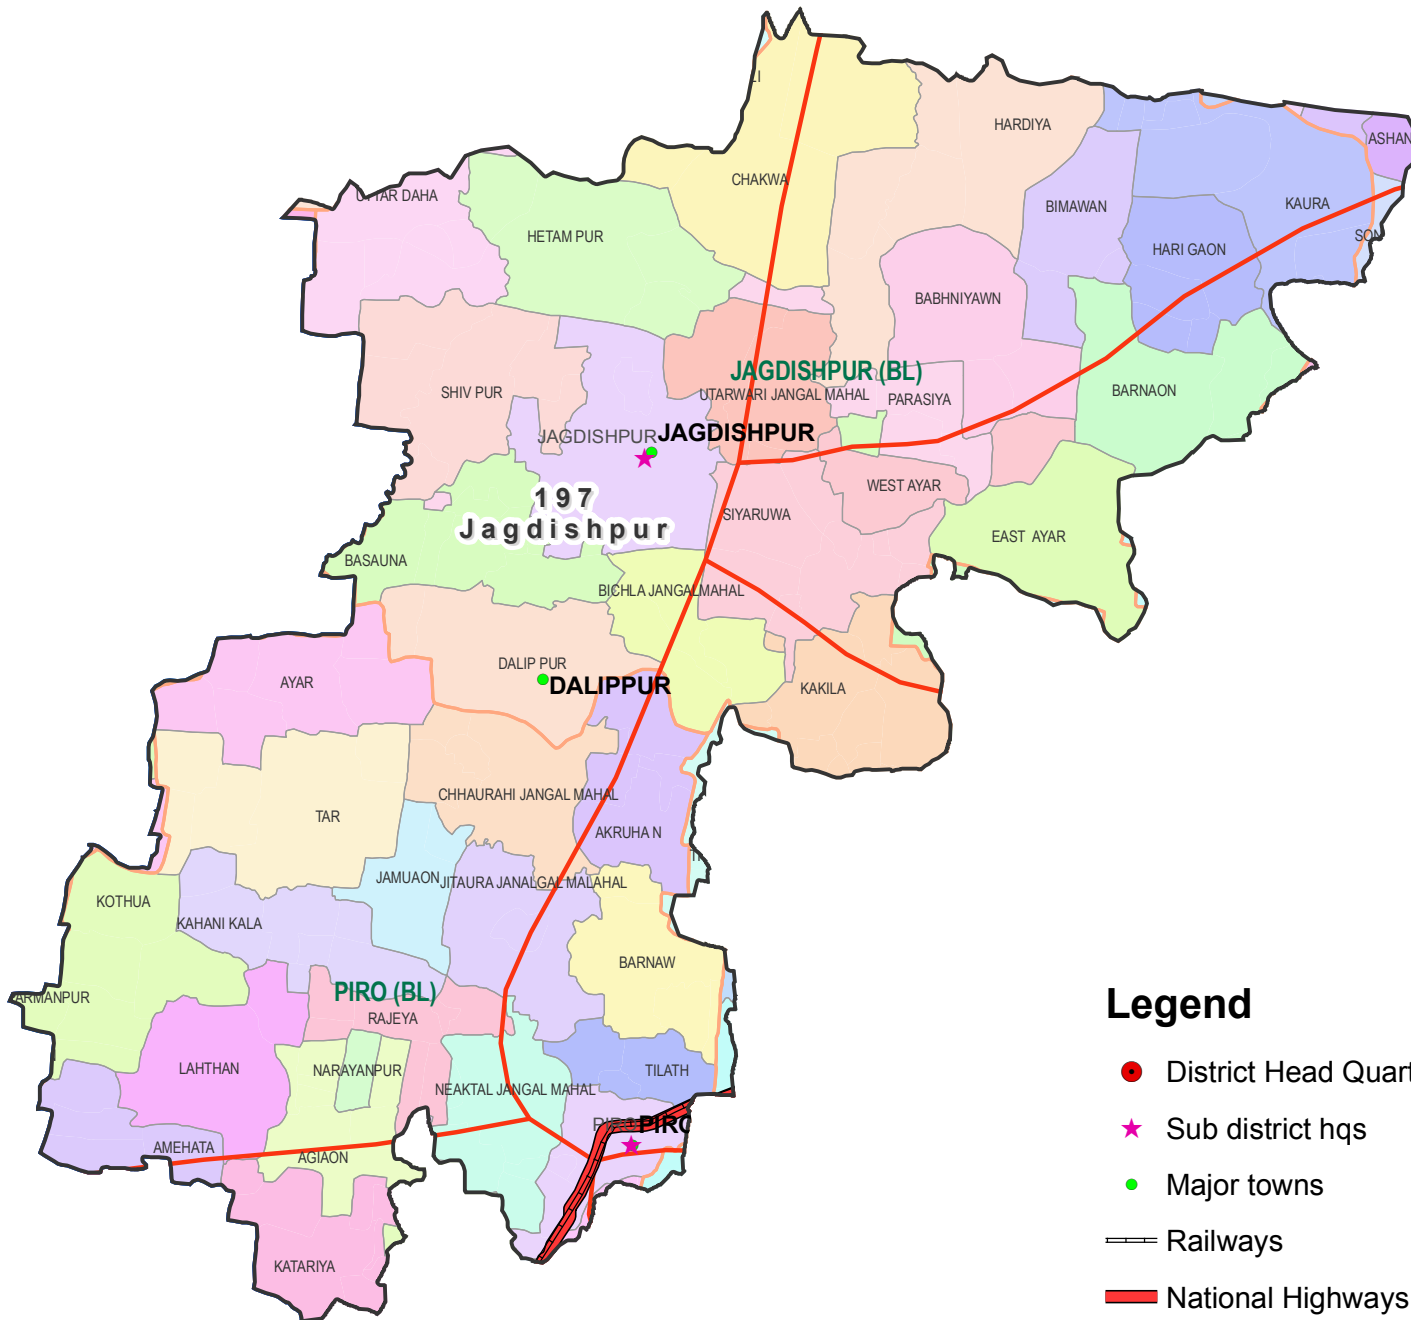

Assembly Constituency map

State : BIHAR

District : BHOJPUR

AC Name : 197 - Jagdishpur

Legend

- District Head Quarters
- ★ Sub district hqs
- Major towns
- Railways
- National Highways
- Other roads
- District Boundary
- Block Boundary
- Panchayat Boundary
- River