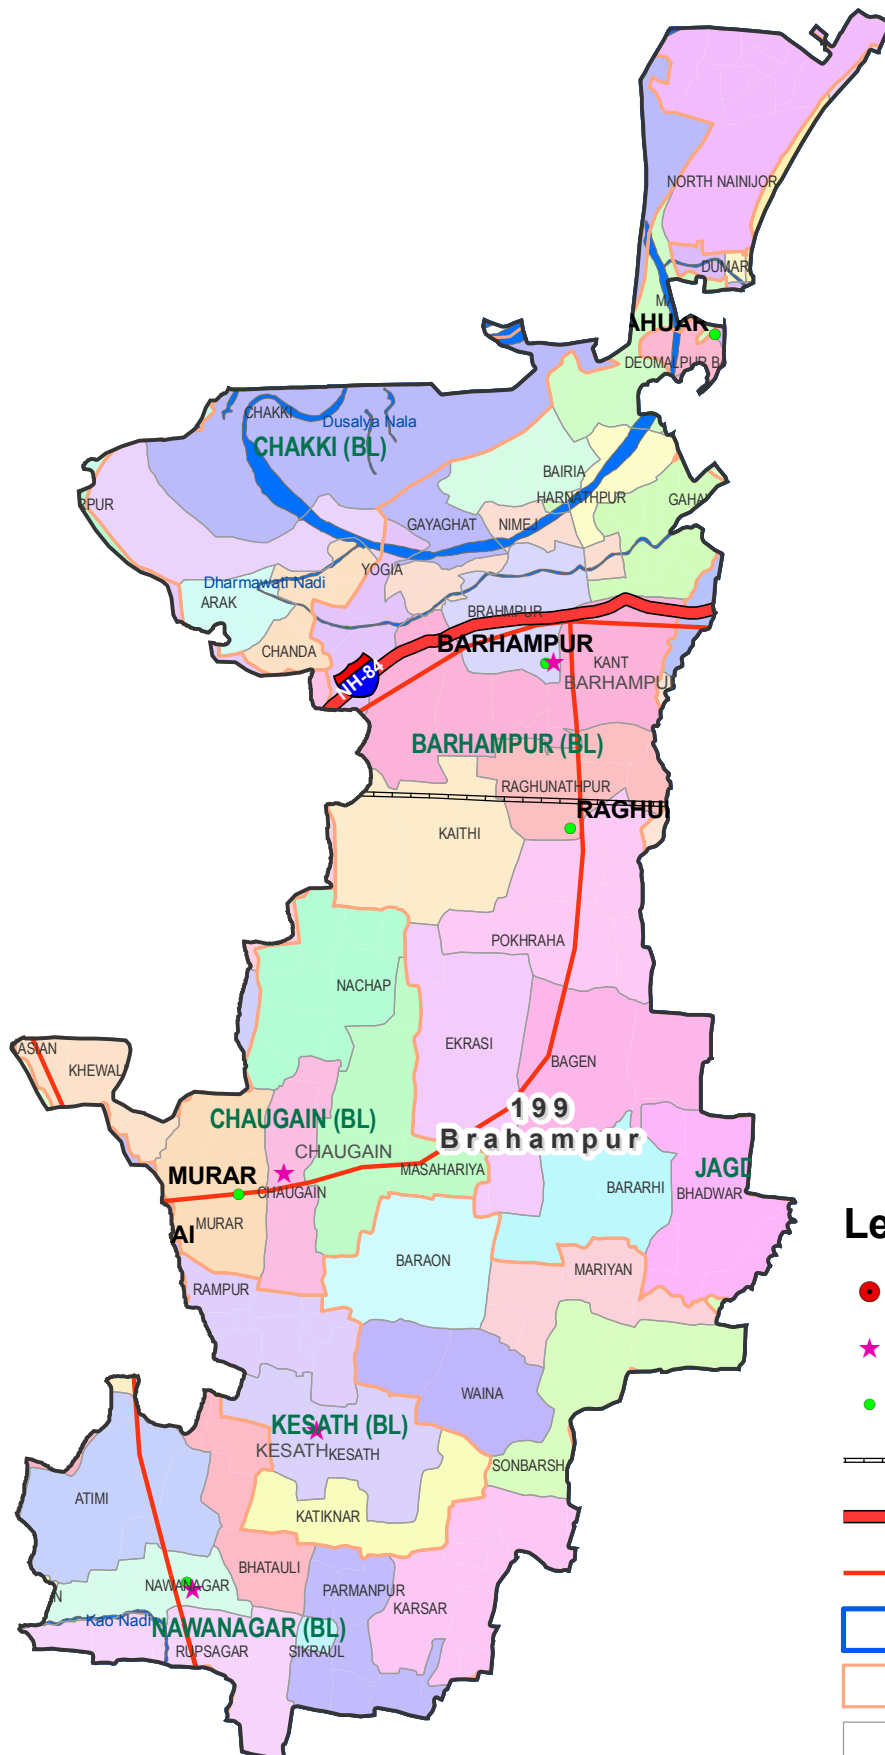

# Assembly Constituency map

State : BIHAR

District : BUXAR

AC Name : 199 - Brahampur

## Legend

- District Head Quarters
- ★ Sub district hqs
- Major towns
- Railways
- National Highways
- Other roads
- District Boundary
- Block Boundary
- Panchayat Boundary
- River