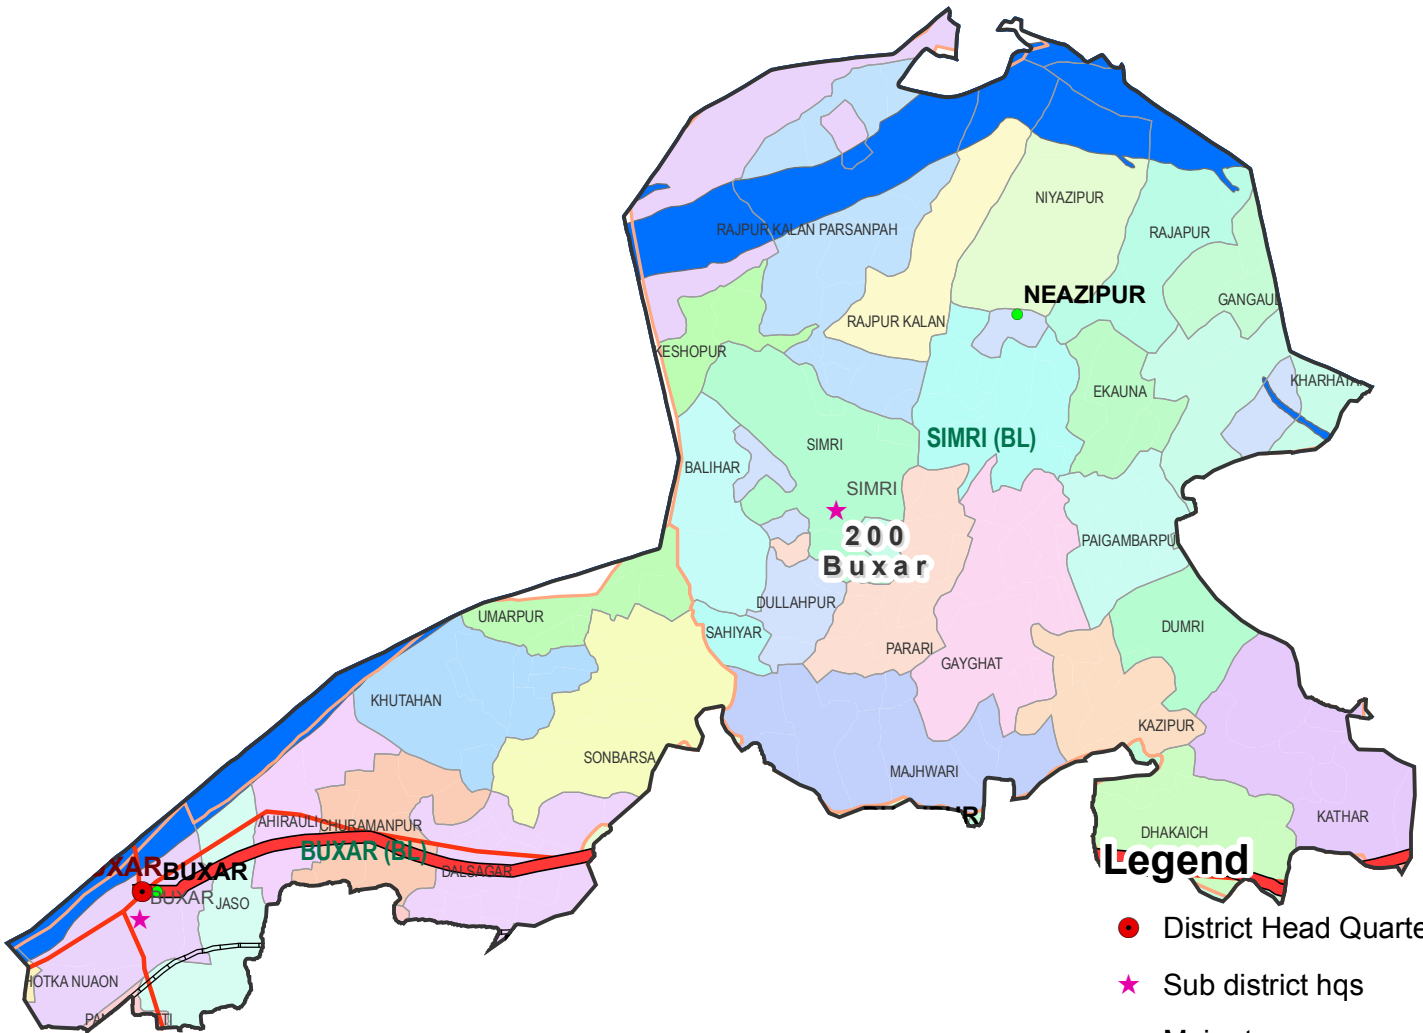

# Assembly Constituency map

State : BIHAR

District : BUXAR

AC Name : 200 - Buxar

- Legend**
- District Head Quarters
  - ★ Sub district hqs
  - Major towns
  - Railways
  - National Highways
  - Other roads
  - District Boundary
  - Block Boundary
  - Panchayat Boundary
  - River