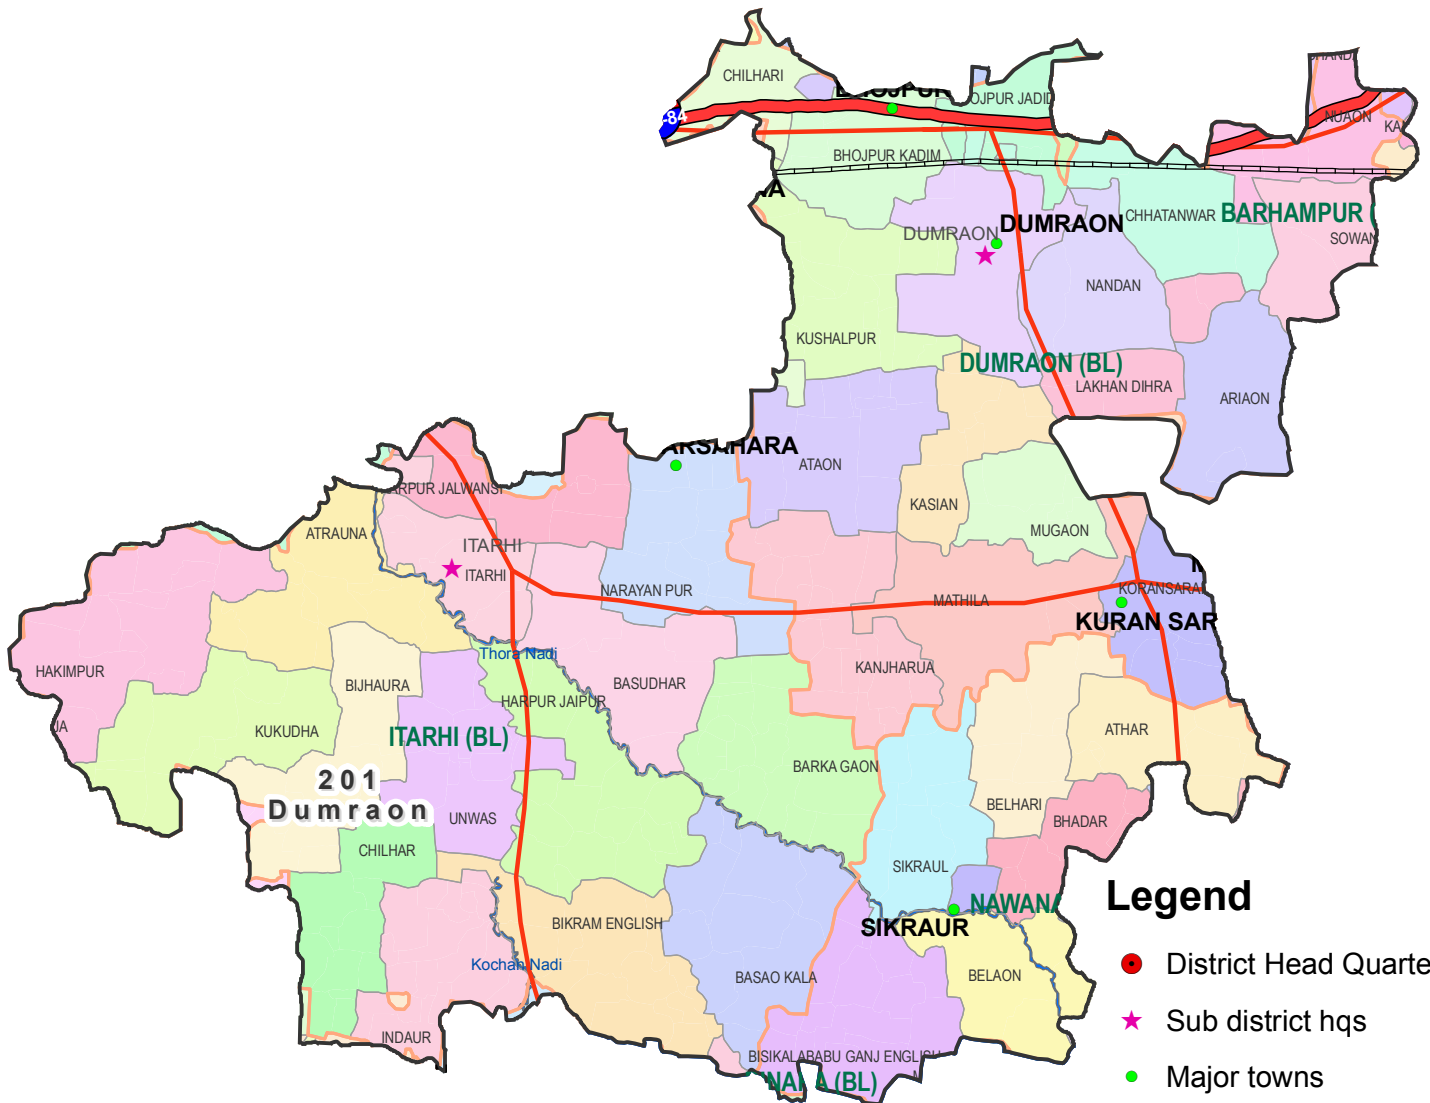

Assembly Constituency map

State : BIHAR

District : BUXAR

AC Name : 201 - Dumraon

Legend

-  District Head Quarters
-  Sub district hqs
-  Major towns
-  Railways
-  National Highways
-  Other roads
-  District Boundary
-  Block Boundary
-  Panchayat Boundary
-  River