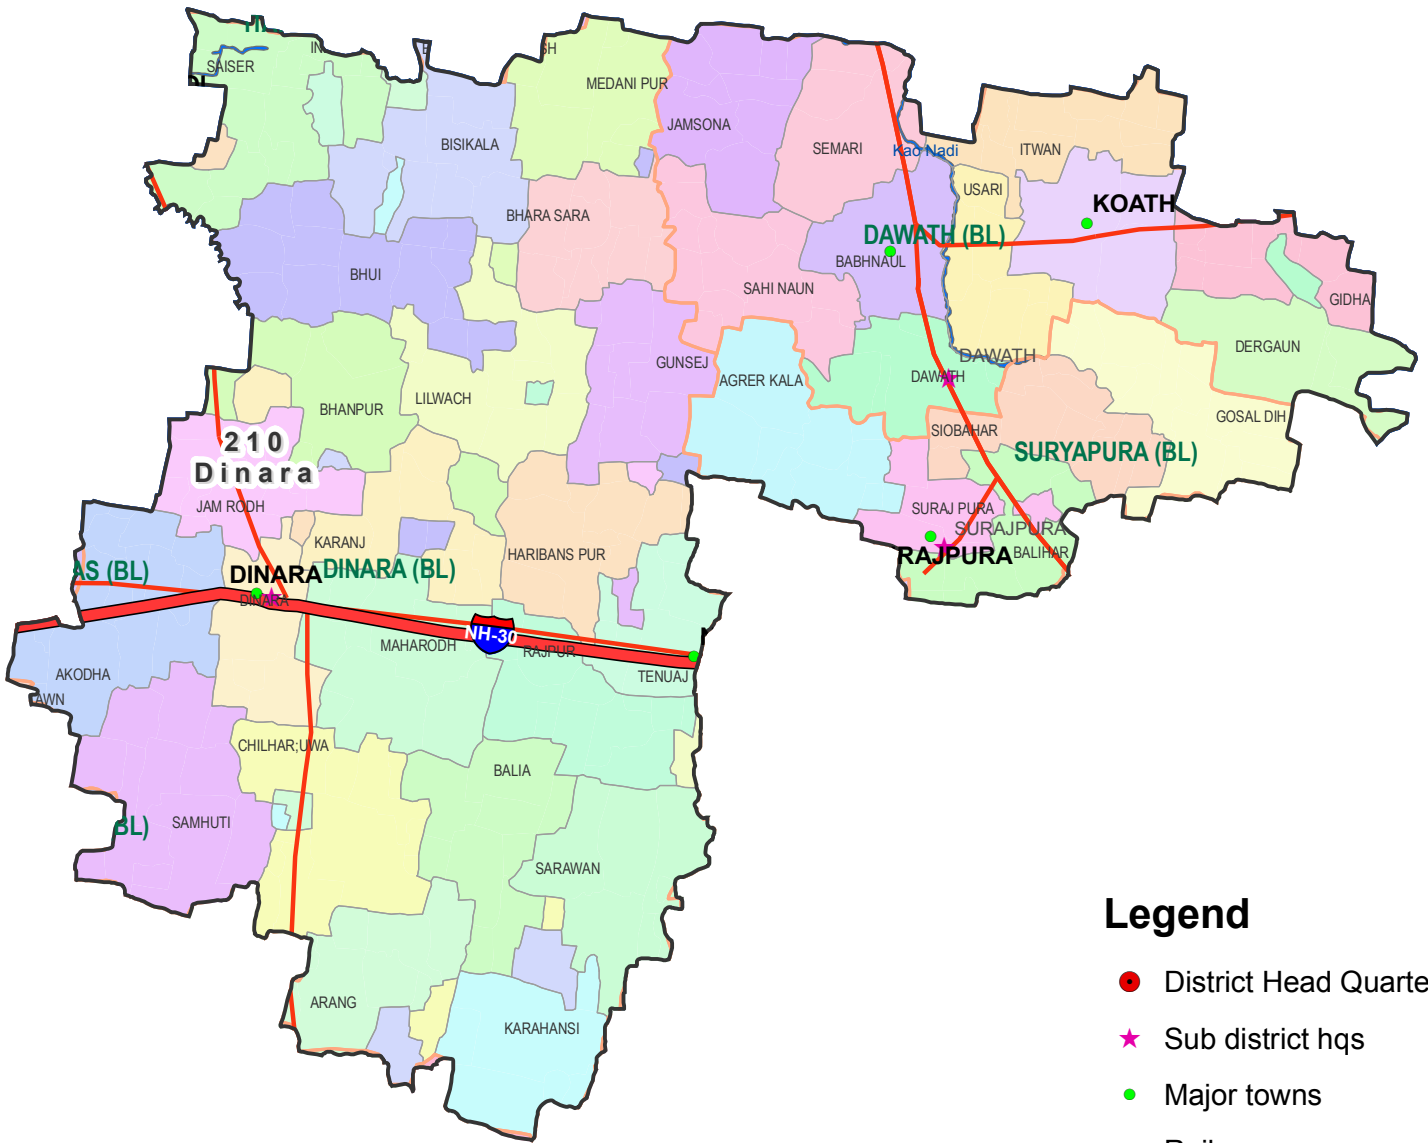

Assembly Constituency map

State : BIHAR

District : ROHTAS

AC Name : 210 - Dinara

Legend

- District Head Quarters
- ★ Sub district hqs
- Major towns
- Railways
- National Highways
- Other roads
- District Boundary
- Block Boundary
- Panchayat Boundary
- River