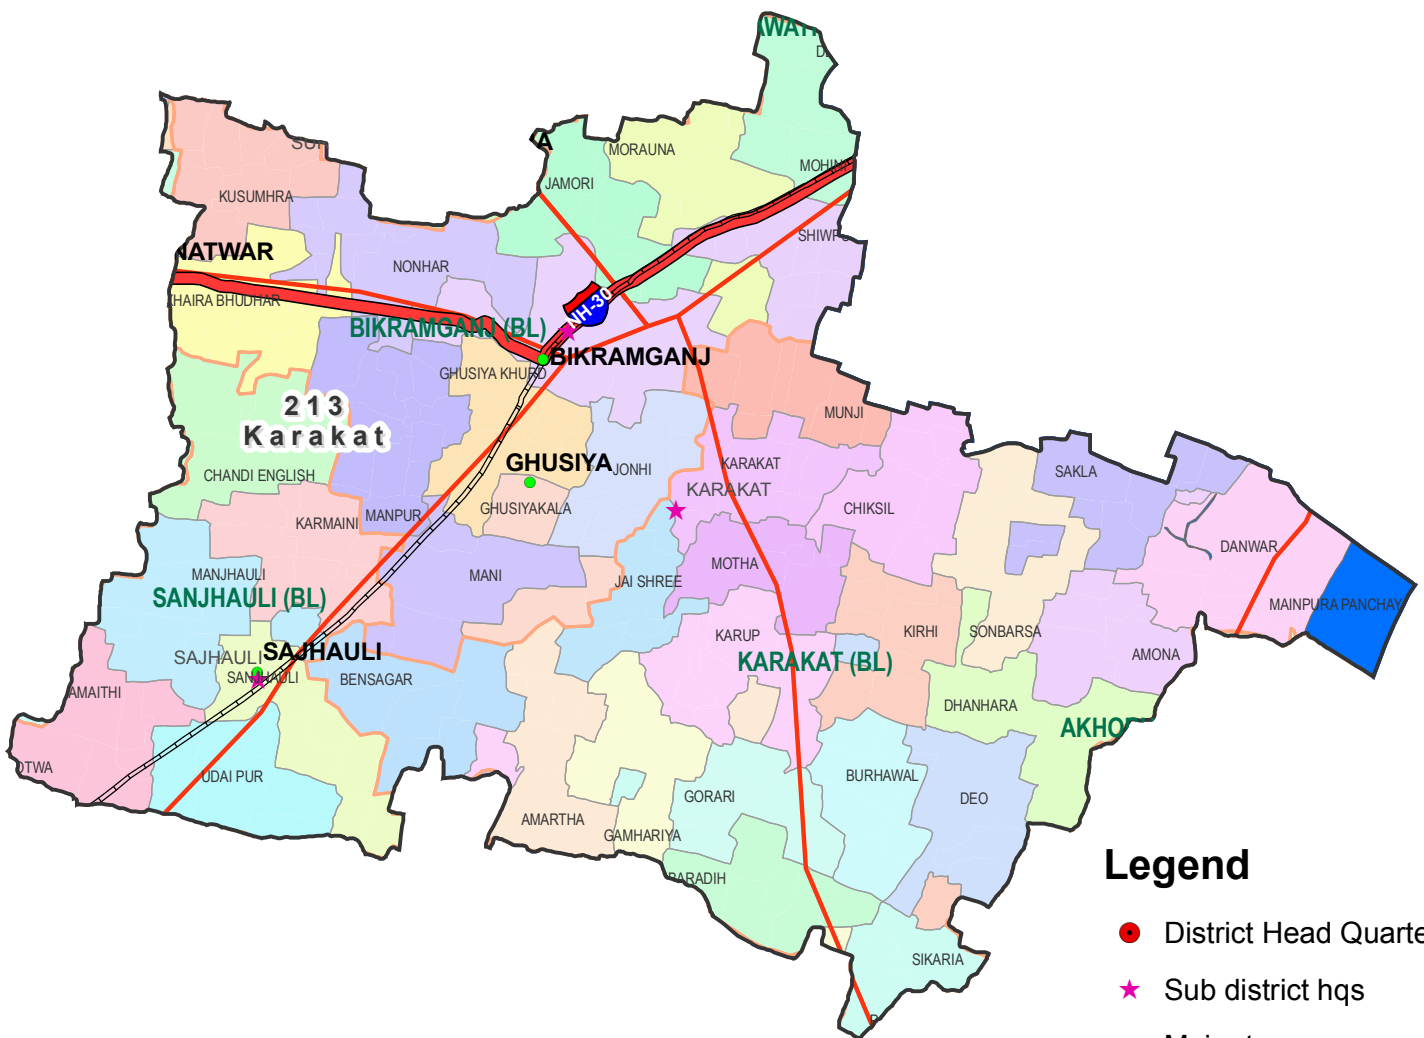

# Assembly Constituency map

State : BIHAR

District : ROHTAS

AC Name : 213 - Karakat

## Legend

- District Head Quarters
- ★ Sub district hqs
- Major towns
- Railways
- National Highways
- Other roads
- District Boundary
- Block Boundary
- Panchayat Boundary
- River