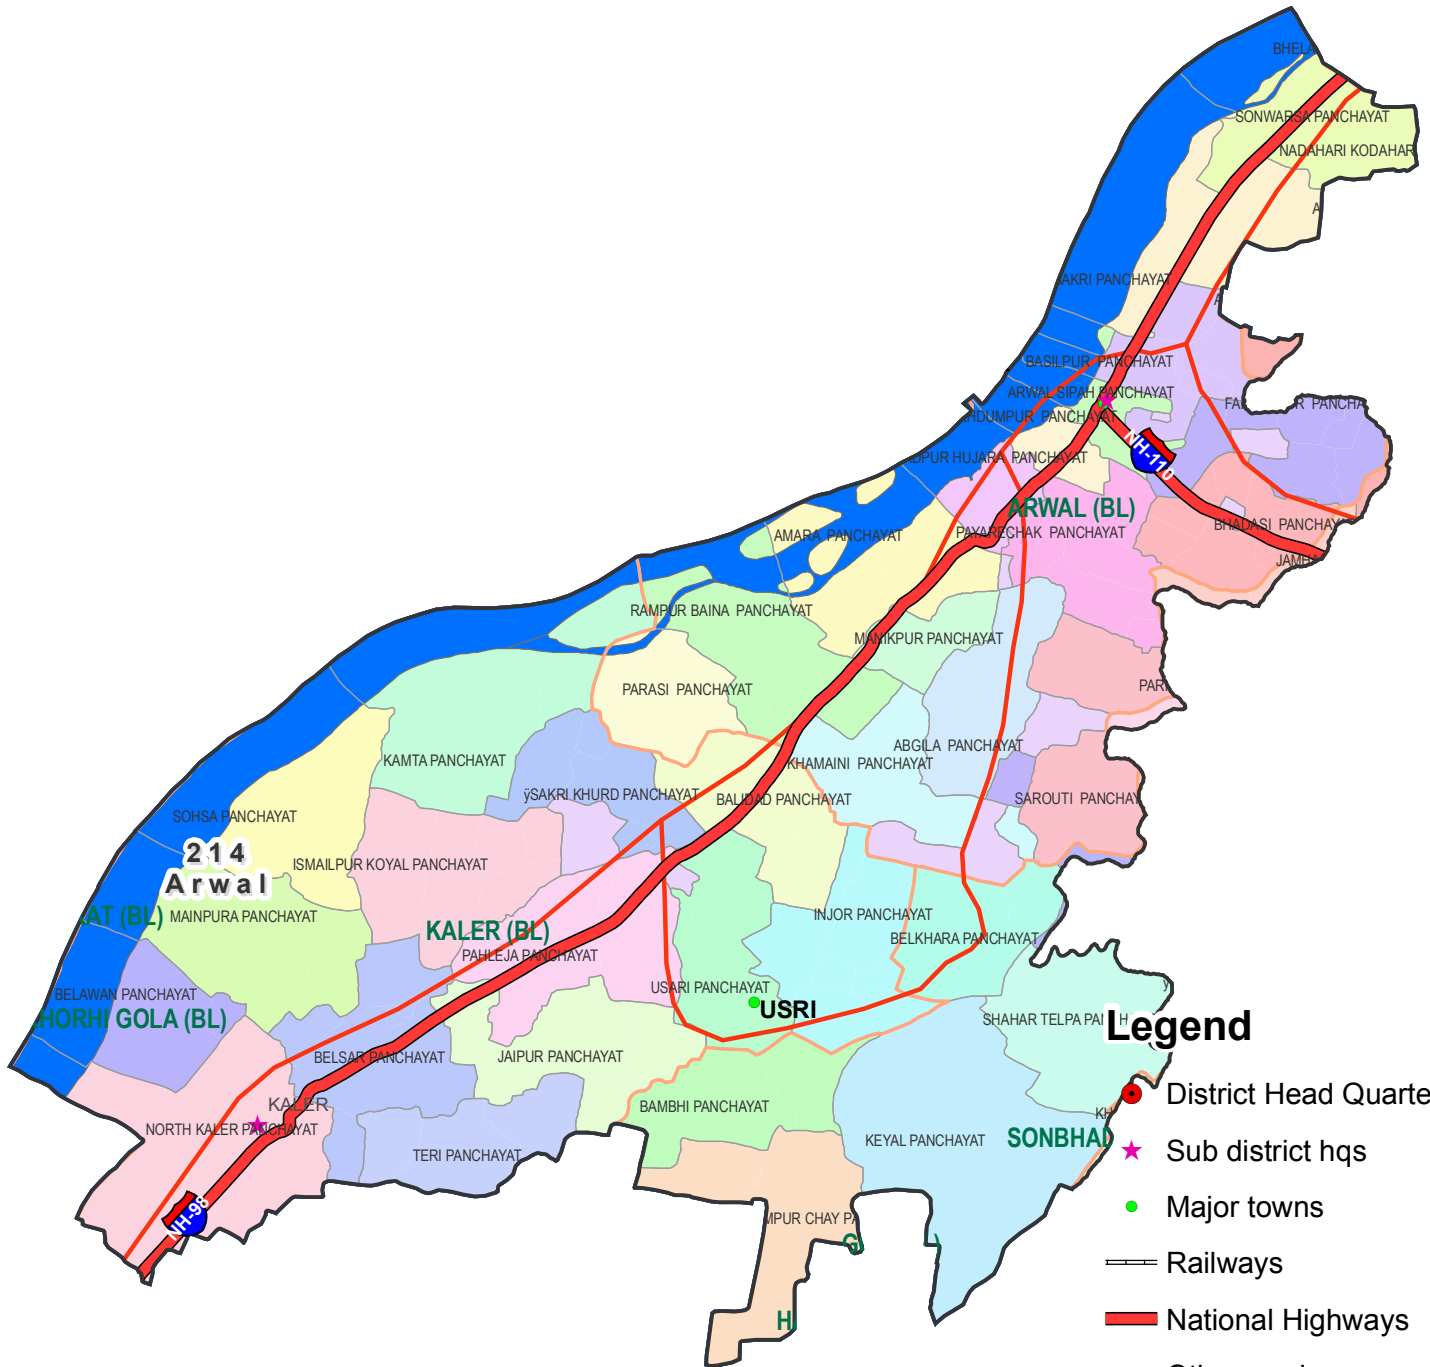

# Assembly Constituency map

State : BIHAR

District : ARWAL

AC Name : 214 - Arwal

- Legend**
- ★ District Head Quarters
  - ★ Sub district hqs
  - Major towns
  - Railways
  - National Highways
  - Other roads
  - District Boundary
  - Block Boundary
  - Panchayat Boundary
  - River