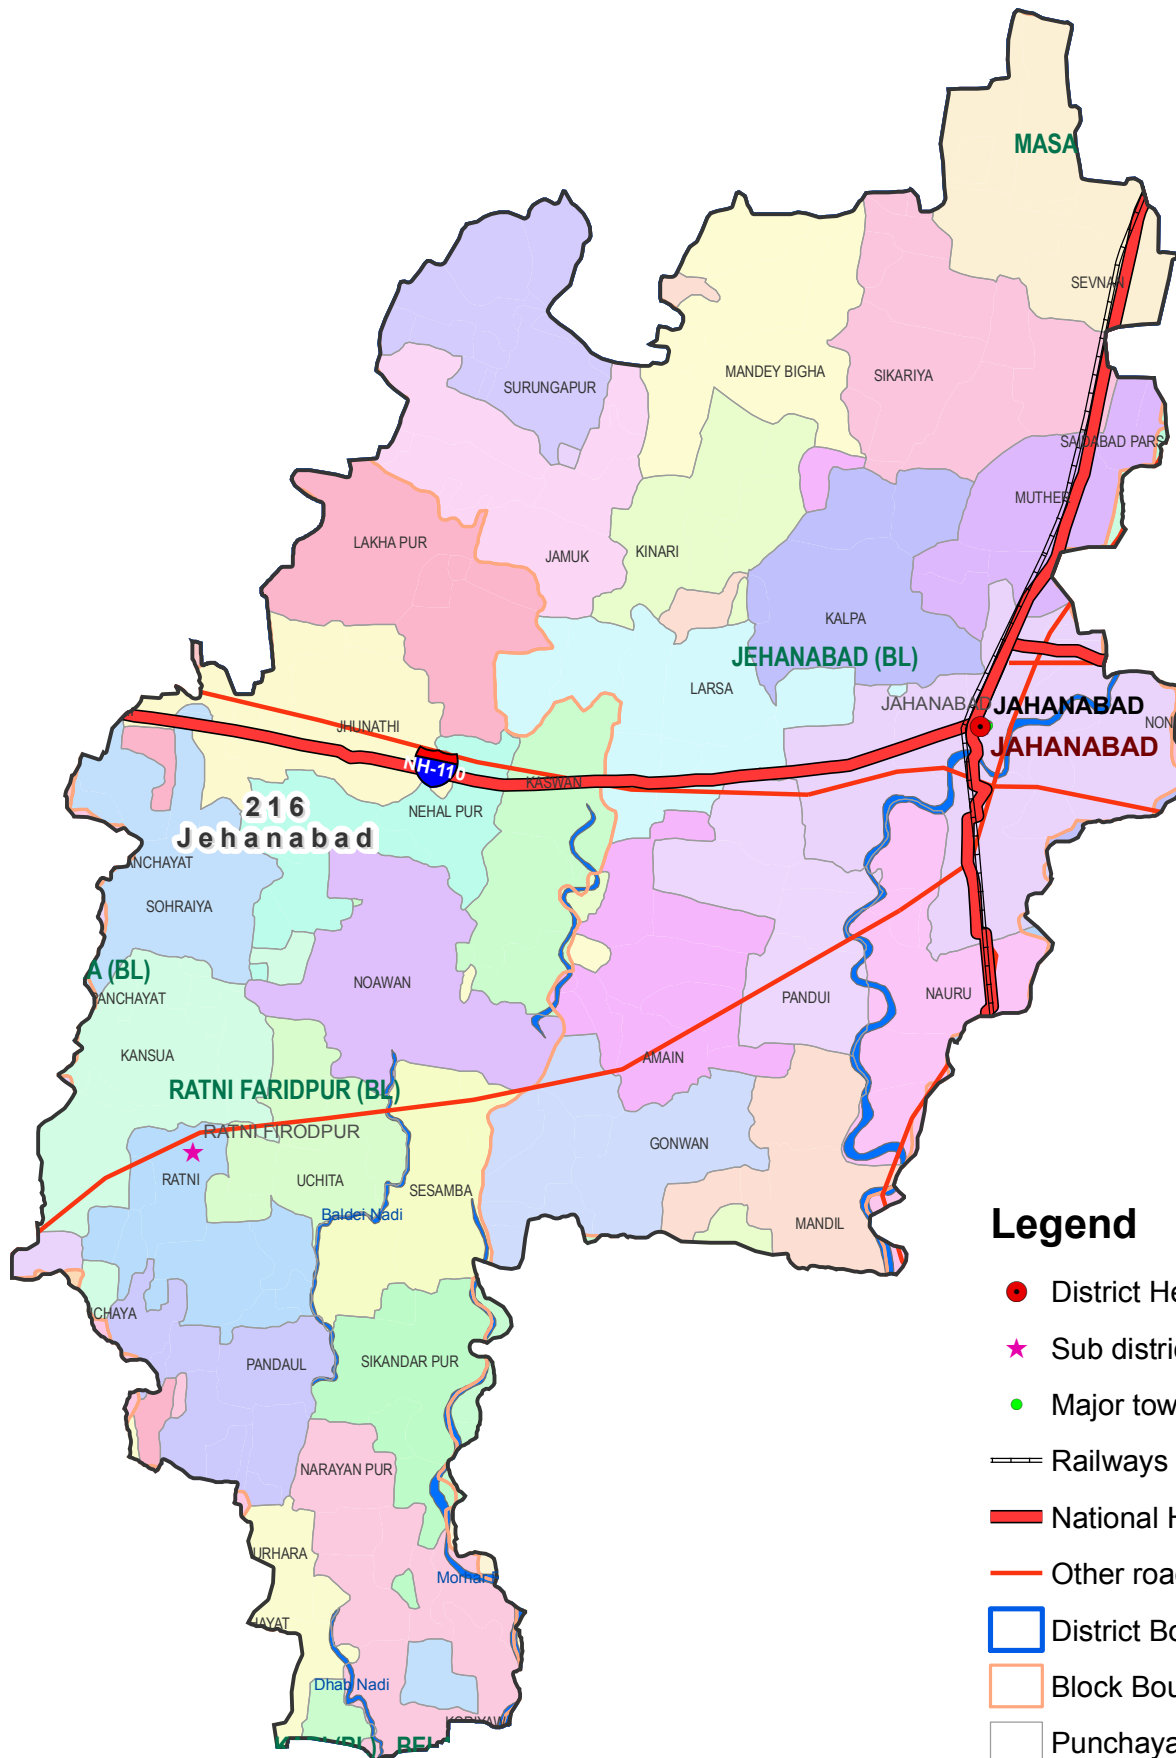

Assembly Constituency map

State : BIHAR

District : JAHANABAD

AC Name : 216 - Jehanabad

Legend

- District Head Quarters
- ★ Sub district hqs
- Major towns
- Railways
- National Highways
- Other roads
- District Boundary
- Block Boundary
- Panchayat Boundary
- River