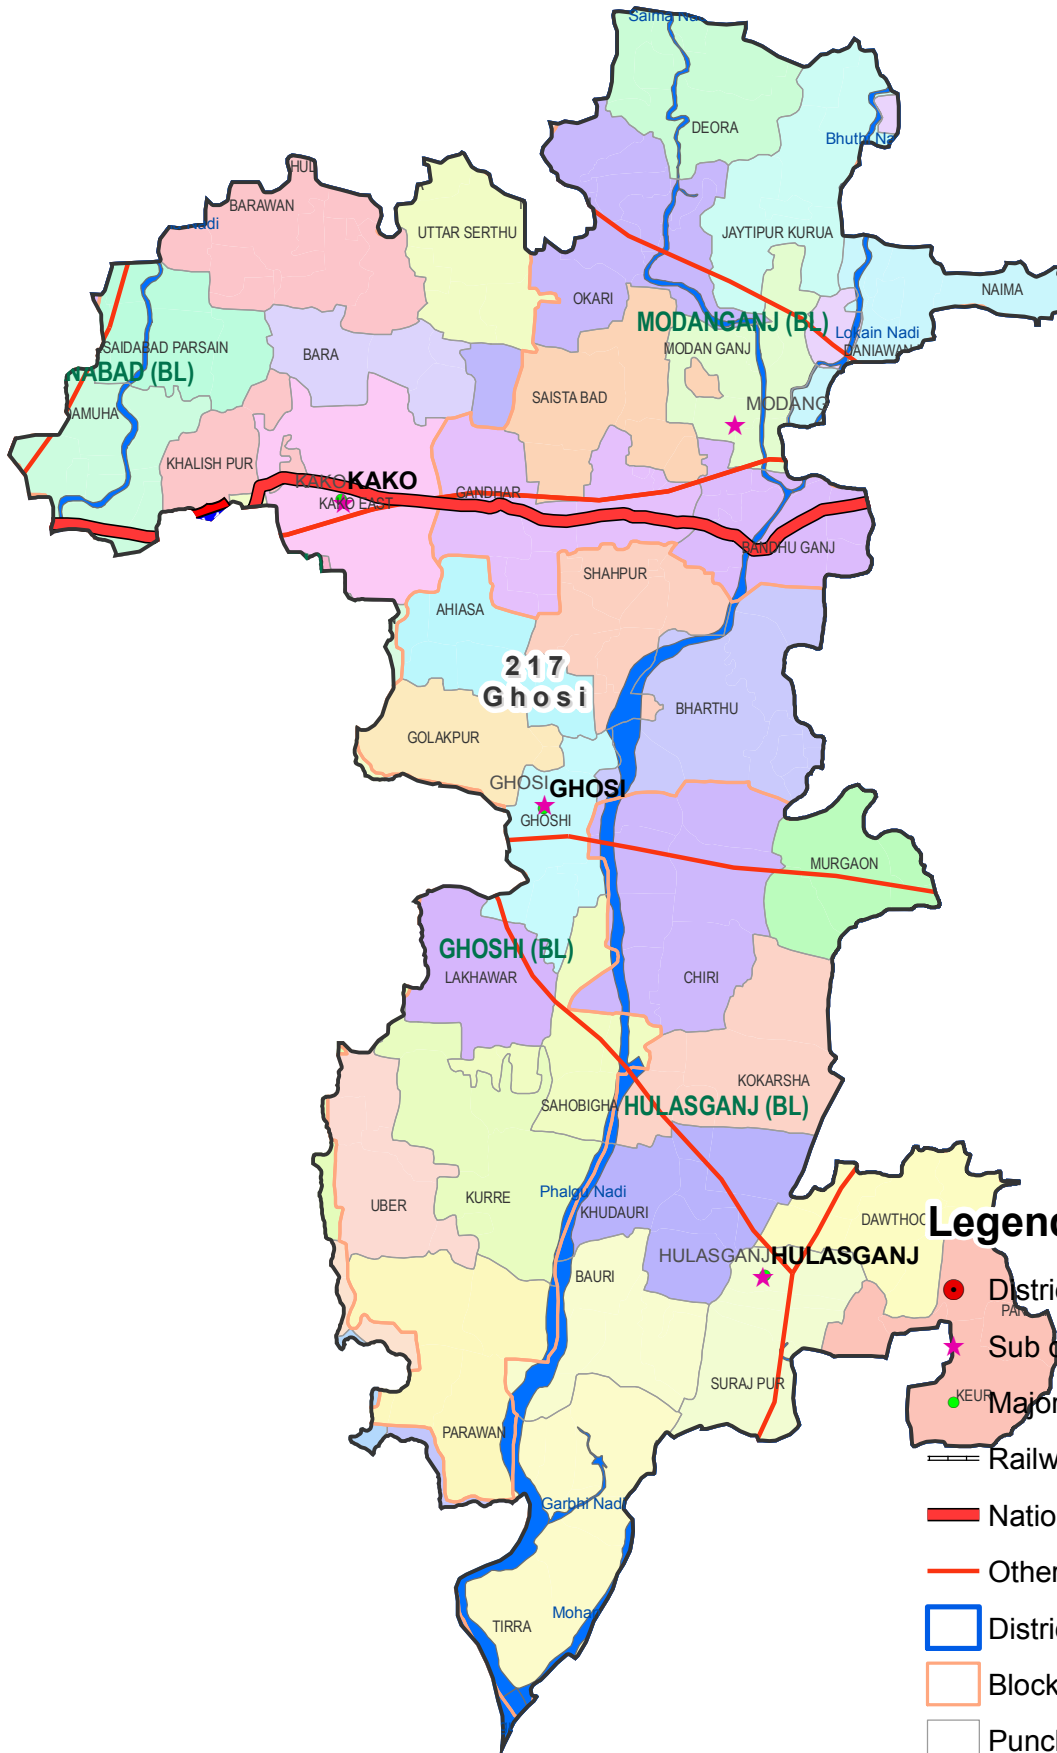

Assembly Constituency map

State : BIHAR

District : JAHANABAD

AC Name : 217 - Ghosi

Legend

- District Head Quarters
- Sub district hqs
- Major towns
- Railways
- National Highways
- Other roads
- District Boundary
- Block Boundary
- Panchayat Boundary
- River