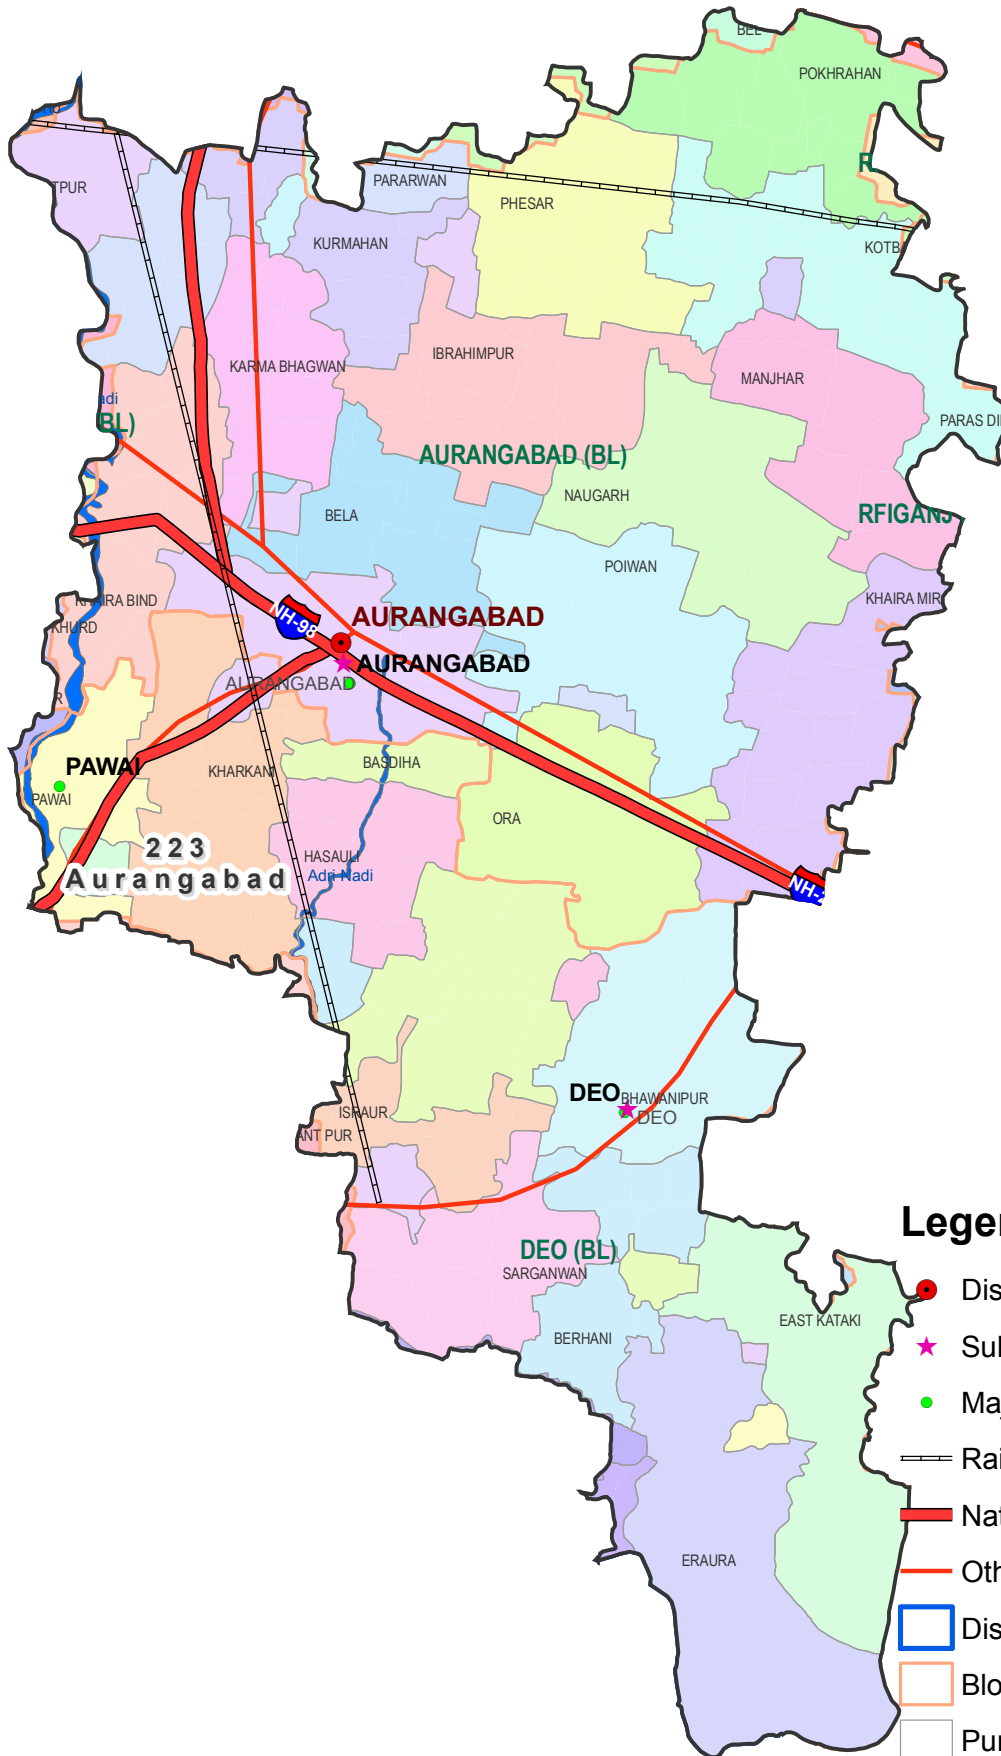

Assembly Constituency map

State : BIHAR

District : AURANGABAD

AC Name : 223 - Aurangabad

Legend

- District Head Quarters
- Sub district hqs
- Major towns
- Railways
- National Highways
- Other roads
- District Boundary
- Block Boundary
- Panchayat Boundary
- River