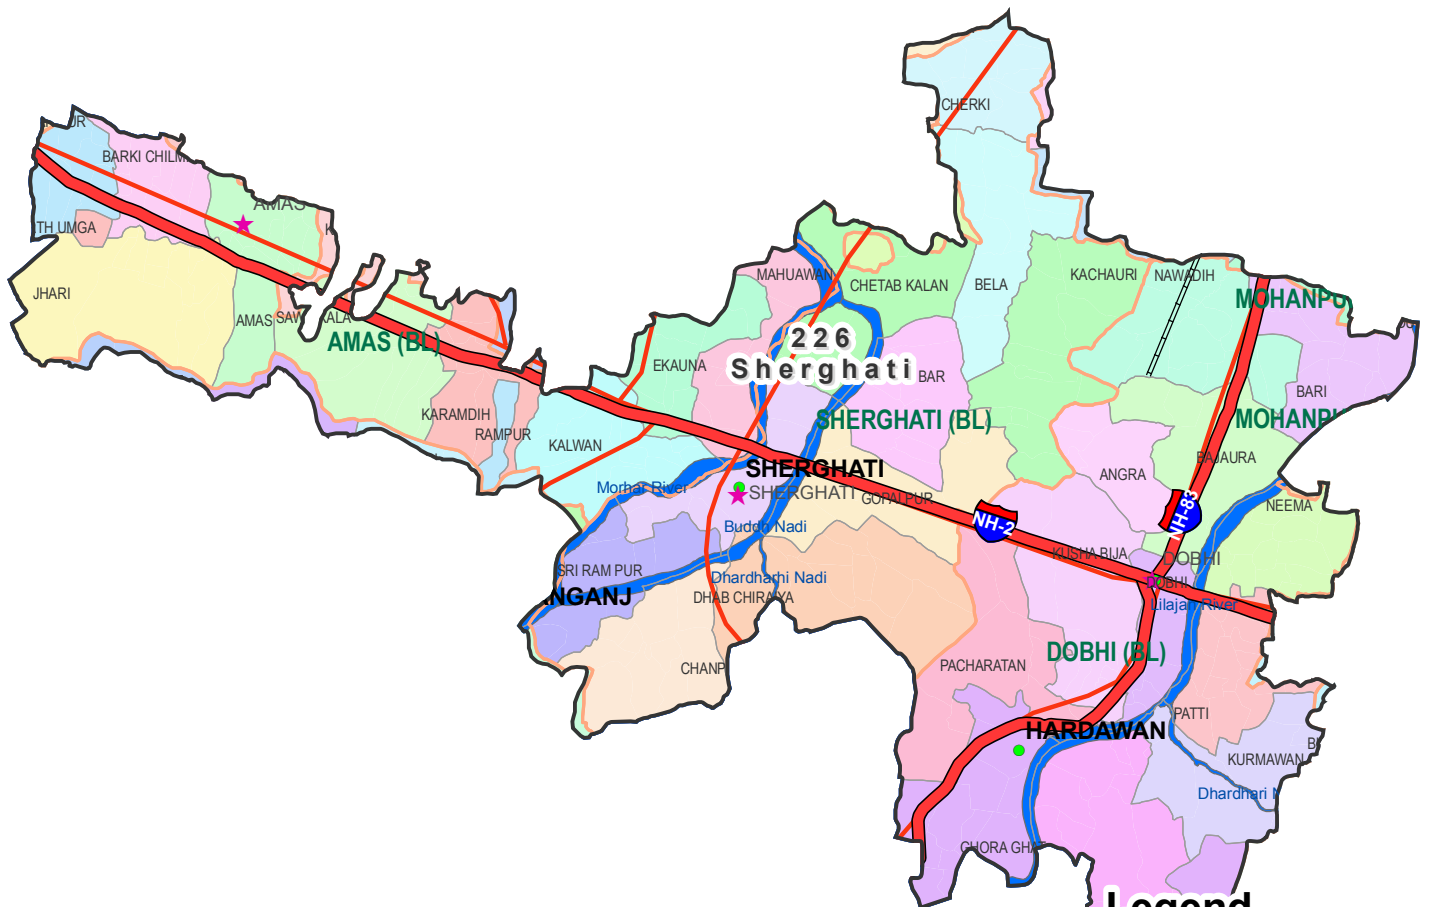

# Assembly Constituency map

State : BIHAR

District : GAYA

AC Name : 226 - Sherghati

## Legend

-  District Head Quarters
-  Sub district hqs
-  Major towns
-  Railways
-  National Highways
-  Other roads
-  District Boundary
-  Block Boundary
-  Panchayat Boundary
-  River