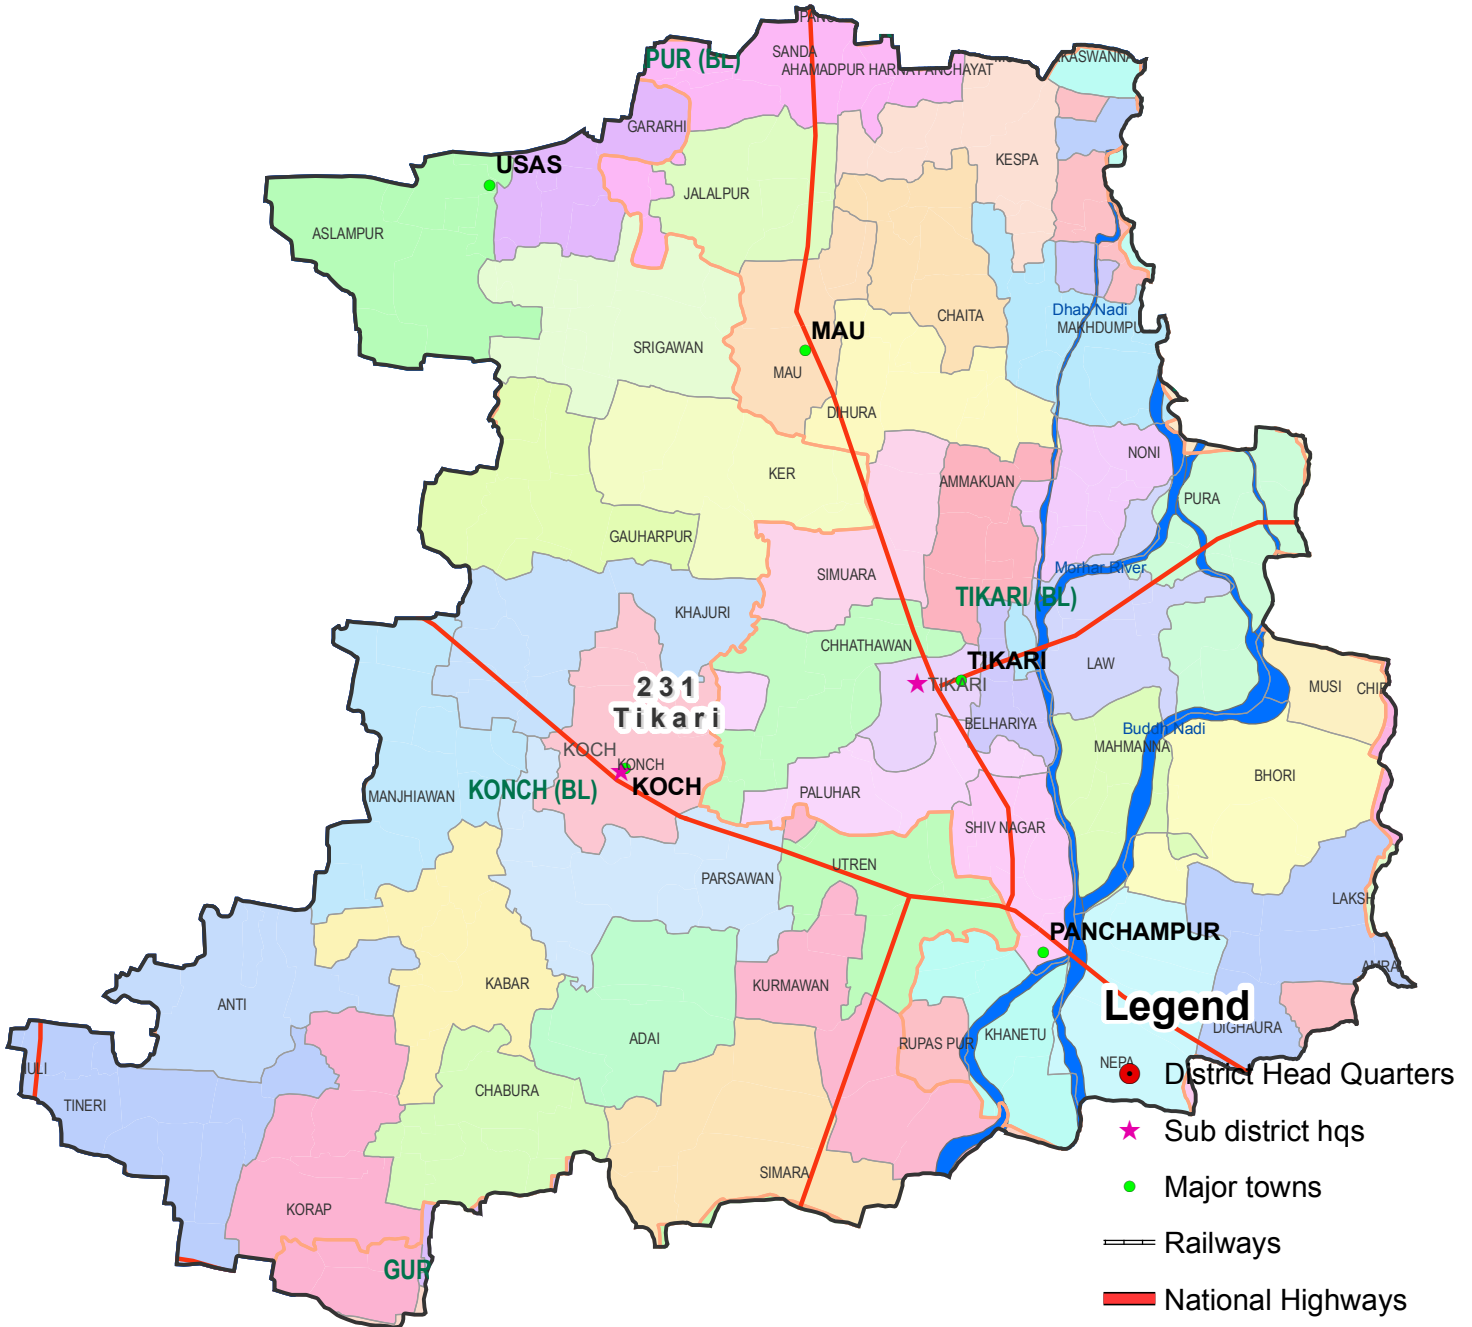

Assembly Constituency map

State : BIHAR

District : GAYA

AC Name : 231 - Tikari

- Legend**
- District Head Quarters
 - ★ Sub district hqs
 - Major towns
 - Railways
 - National Highways
 - Other roads
 - District Boundary
 - Block Boundary
 - Panchayat Boundary
 - River