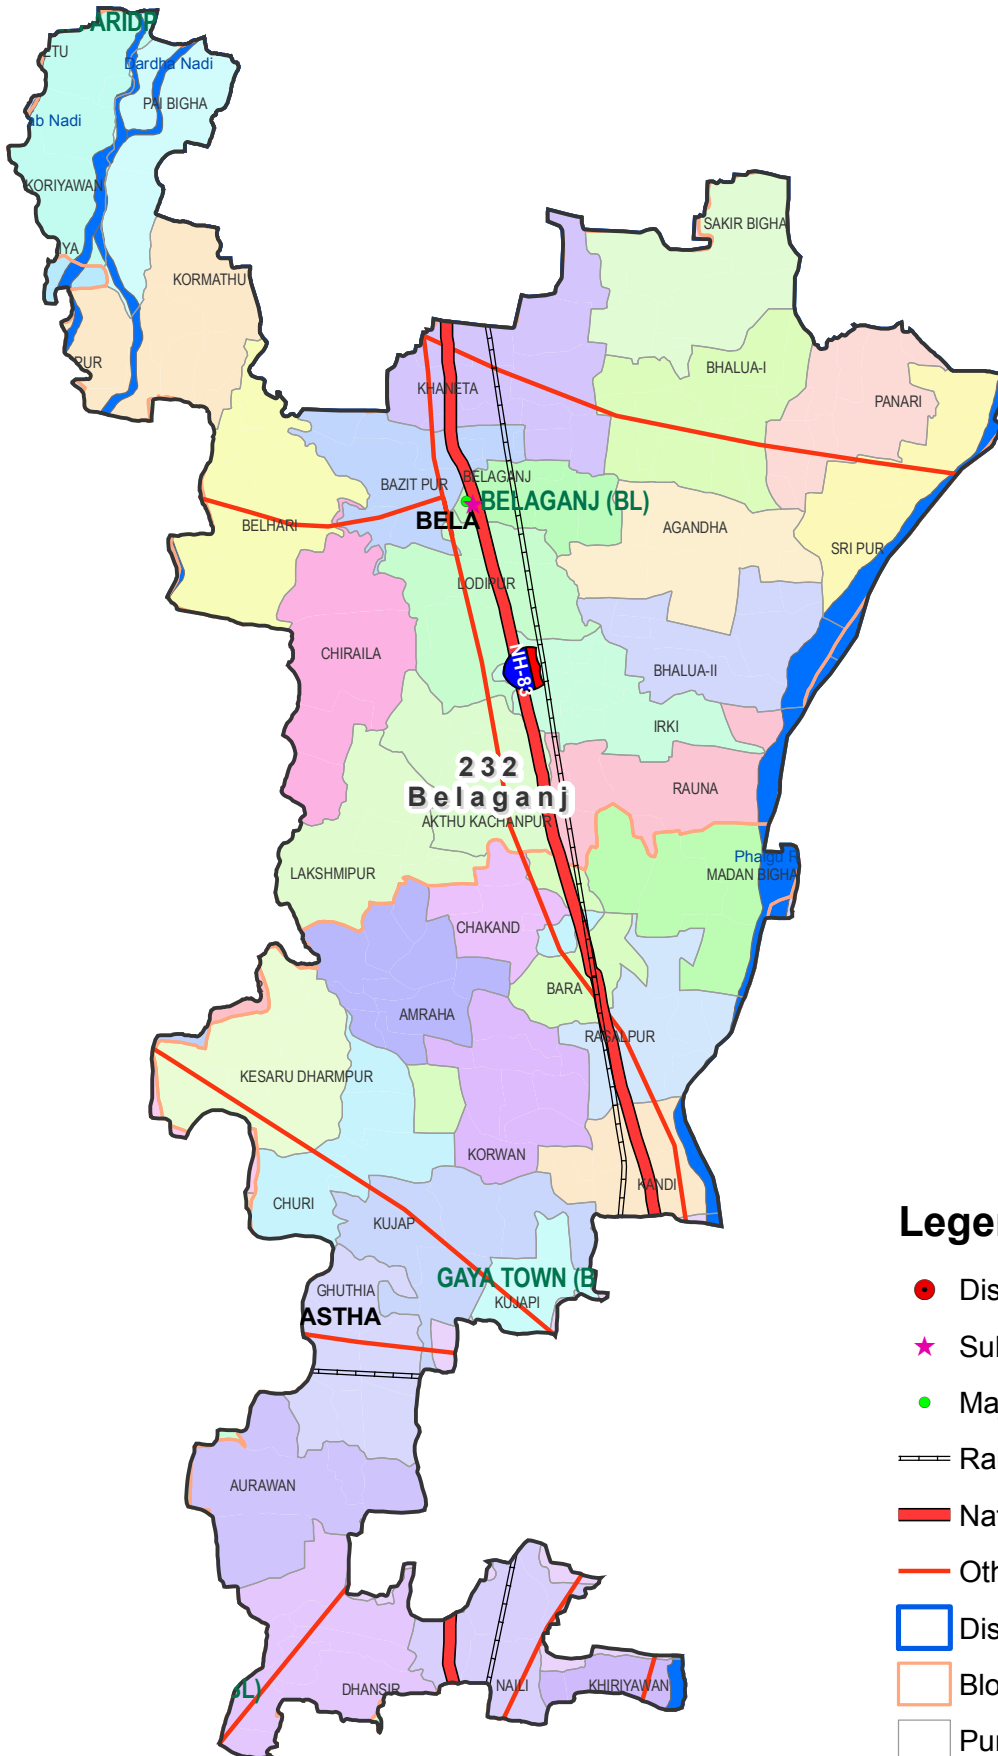

Assembly Constituency map

State : BIHAR

District : GAYA

AC Name : 232 - Belaganj

Legend

-  District Head Quarters
-  Sub district hqs
-  Major towns
-  Railways
-  National Highways
-  Other roads
-  District Boundary
-  Block Boundary
-  Panchayat Boundary
-  River