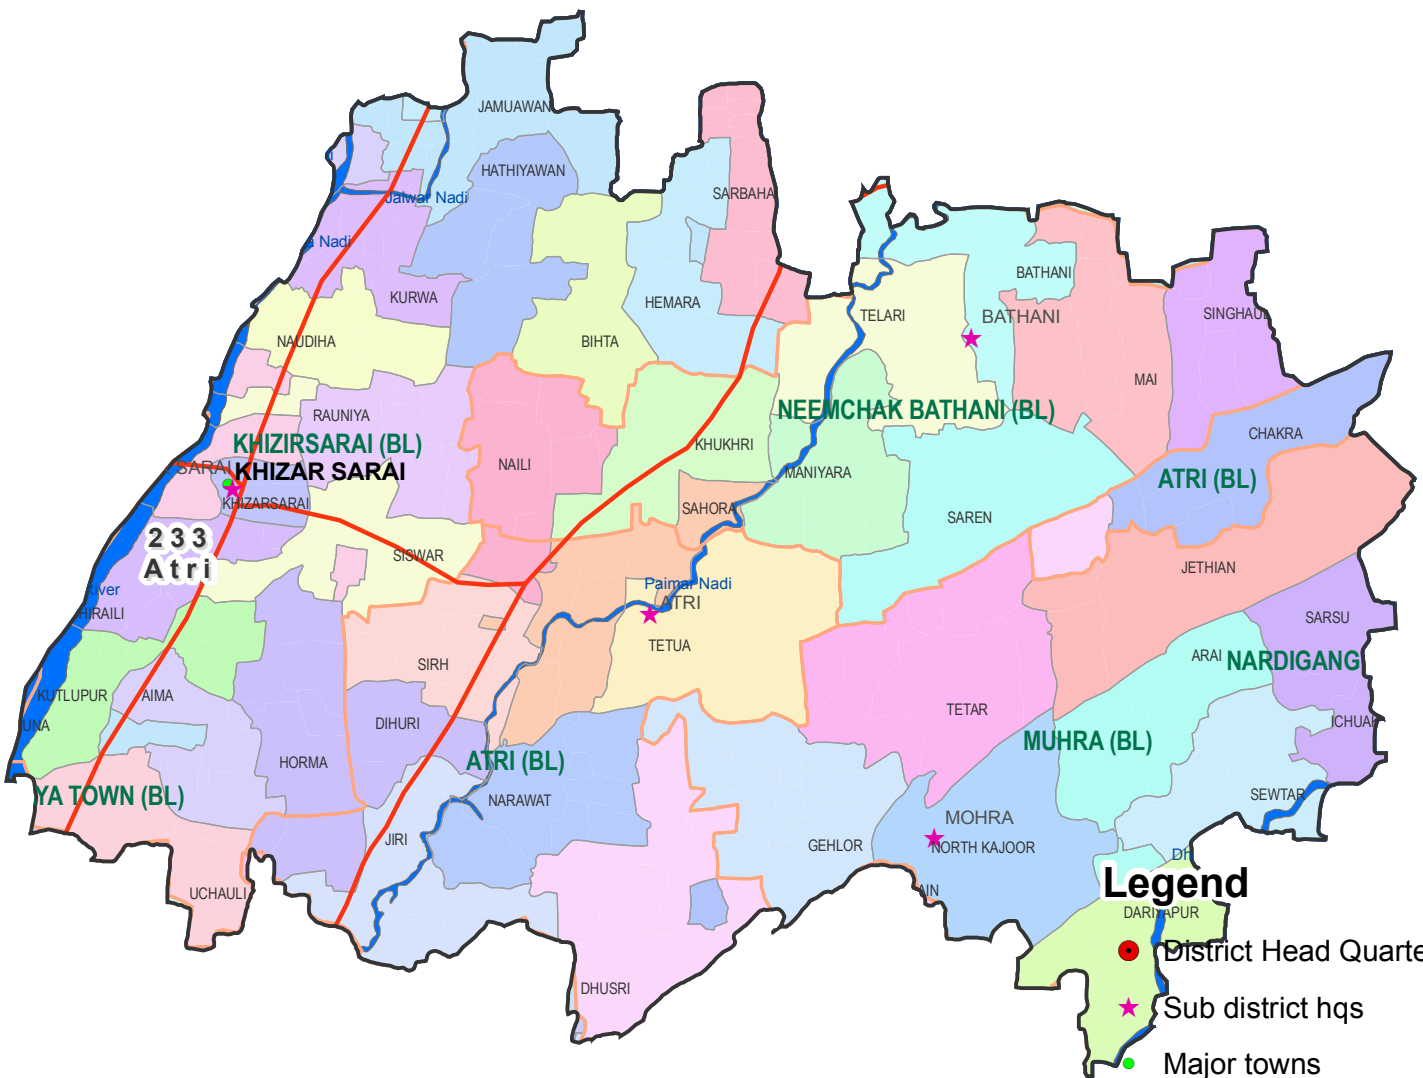

Assembly Constituency map

State : BIHAR

District : GAYA

AC Name : 233 - Atri

Legend

-  District Head Quarters
-  Sub district hqs
-  Major towns
-  Railways
-  National Highways
-  Other roads
-  District Boundary
-  Block Boundary
-  Panchayat Boundary
-  River