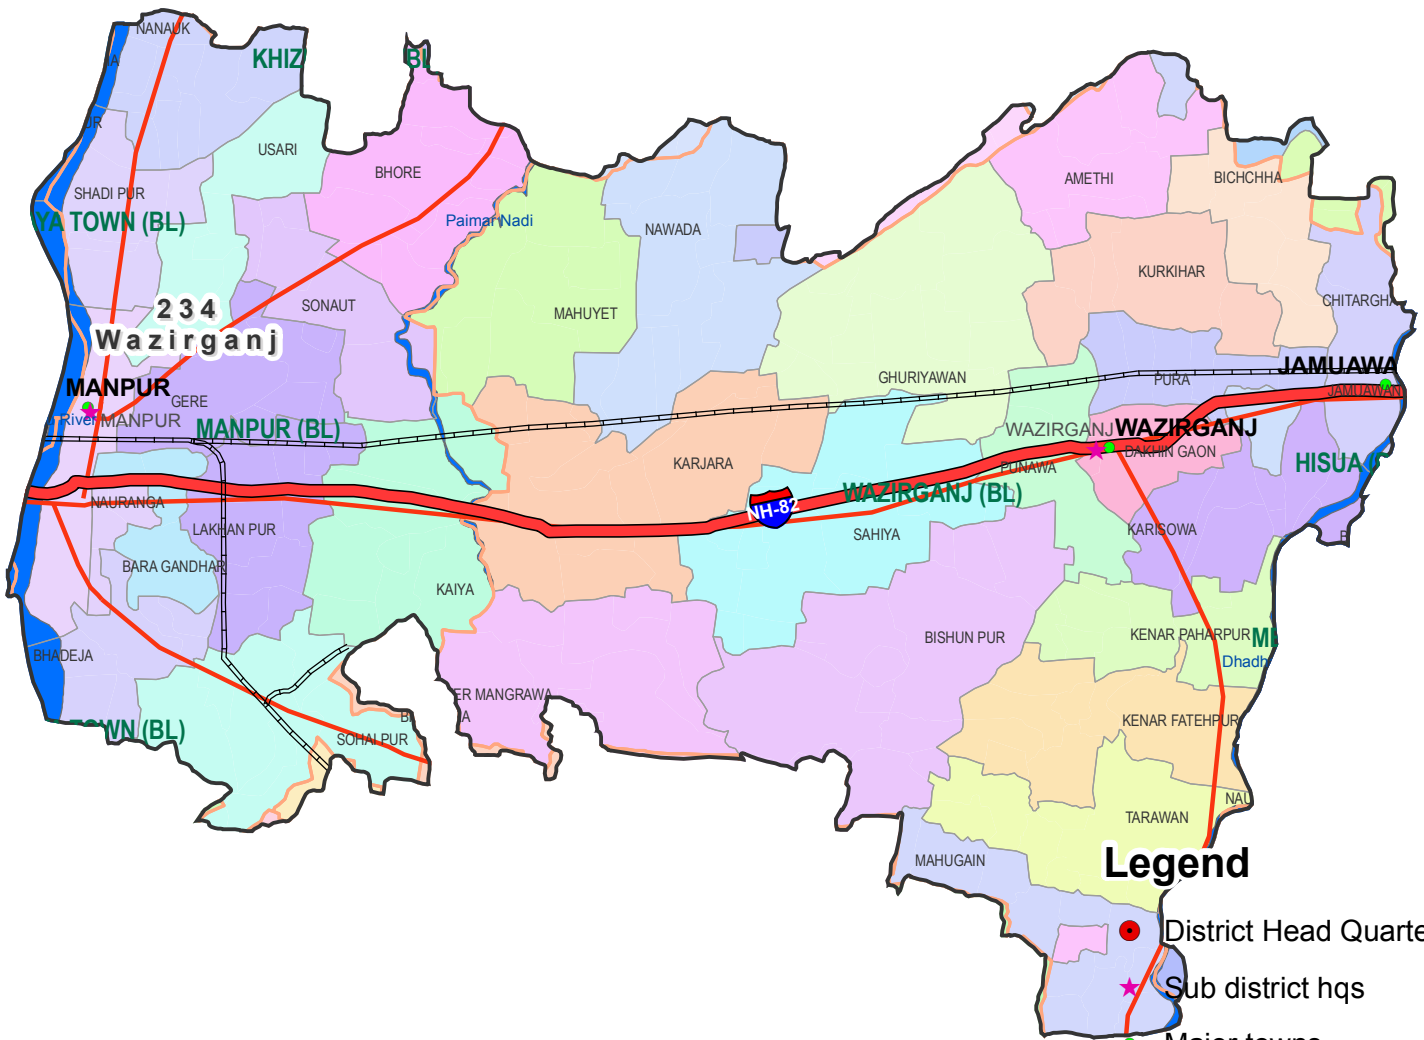

# Assembly Constituency map

State : BIHAR

District : GAYA

AC Name : 234 - Wazirganj

- Legend**
- District Head Quarters
  - Sub district hqs
  - Major towns
  - Railways
  - National Highways
  - Other roads
  - District Boundary
  - Block Boundary
  - Panchayat Boundary
  - River