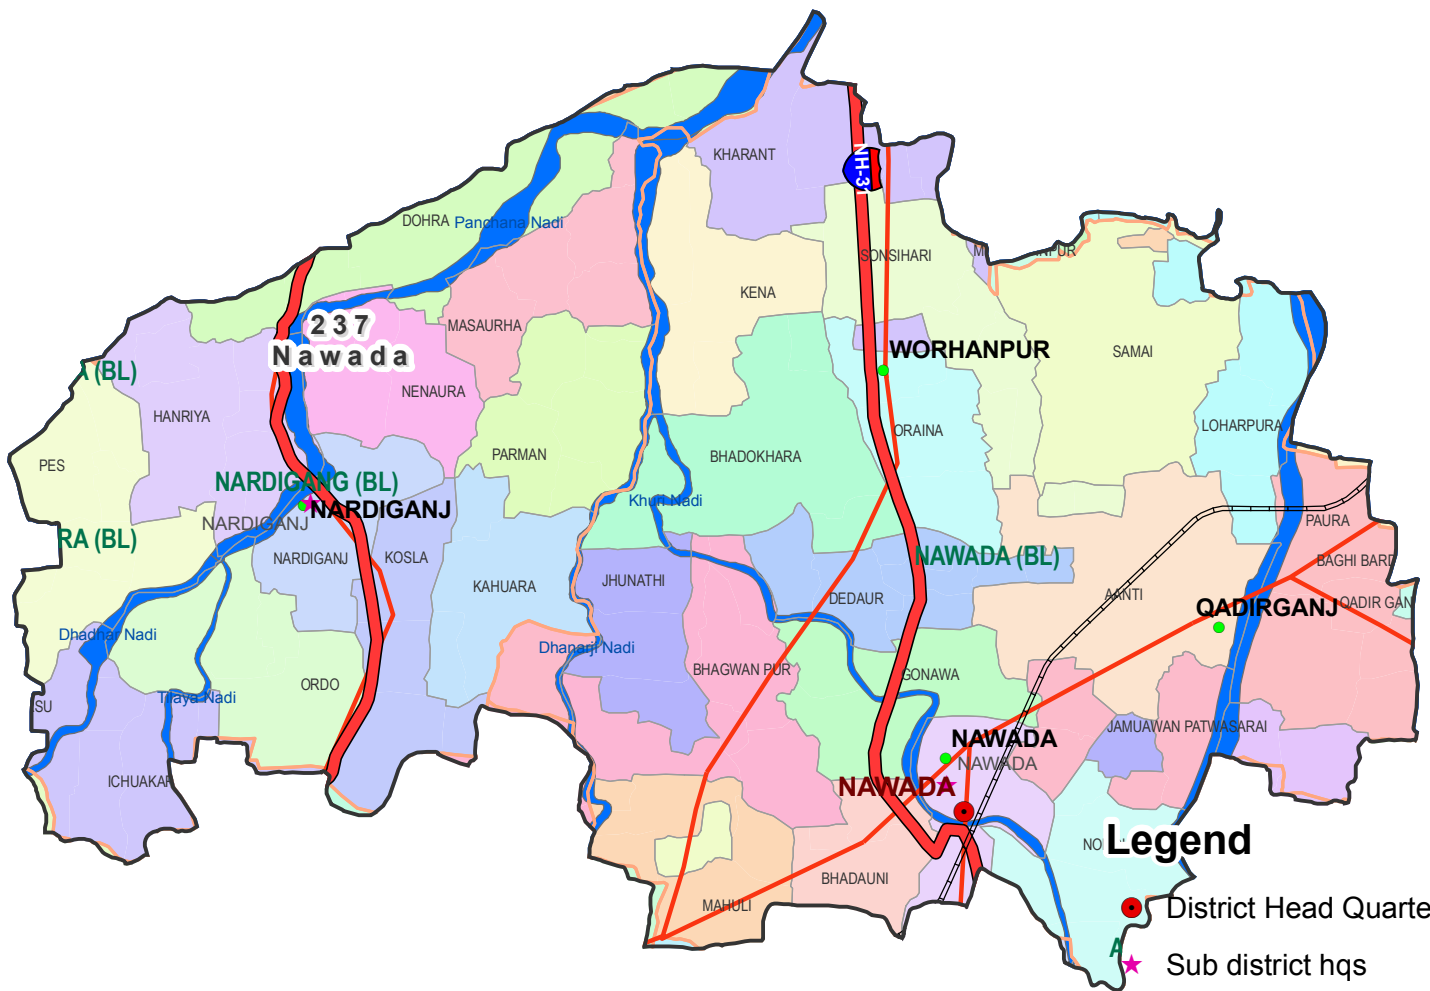

# Assembly Constituency map

State : BIHAR

District : NAWADA

AC Name : 237 - Nawada

- Legend**
- District Head Quarters
  - ★ Sub district hqs
  - Major towns
  - Railways
  - National Highways
  - Other roads
  - District Boundary
  - Block Boundary
  - Panchayat Boundary
  - River