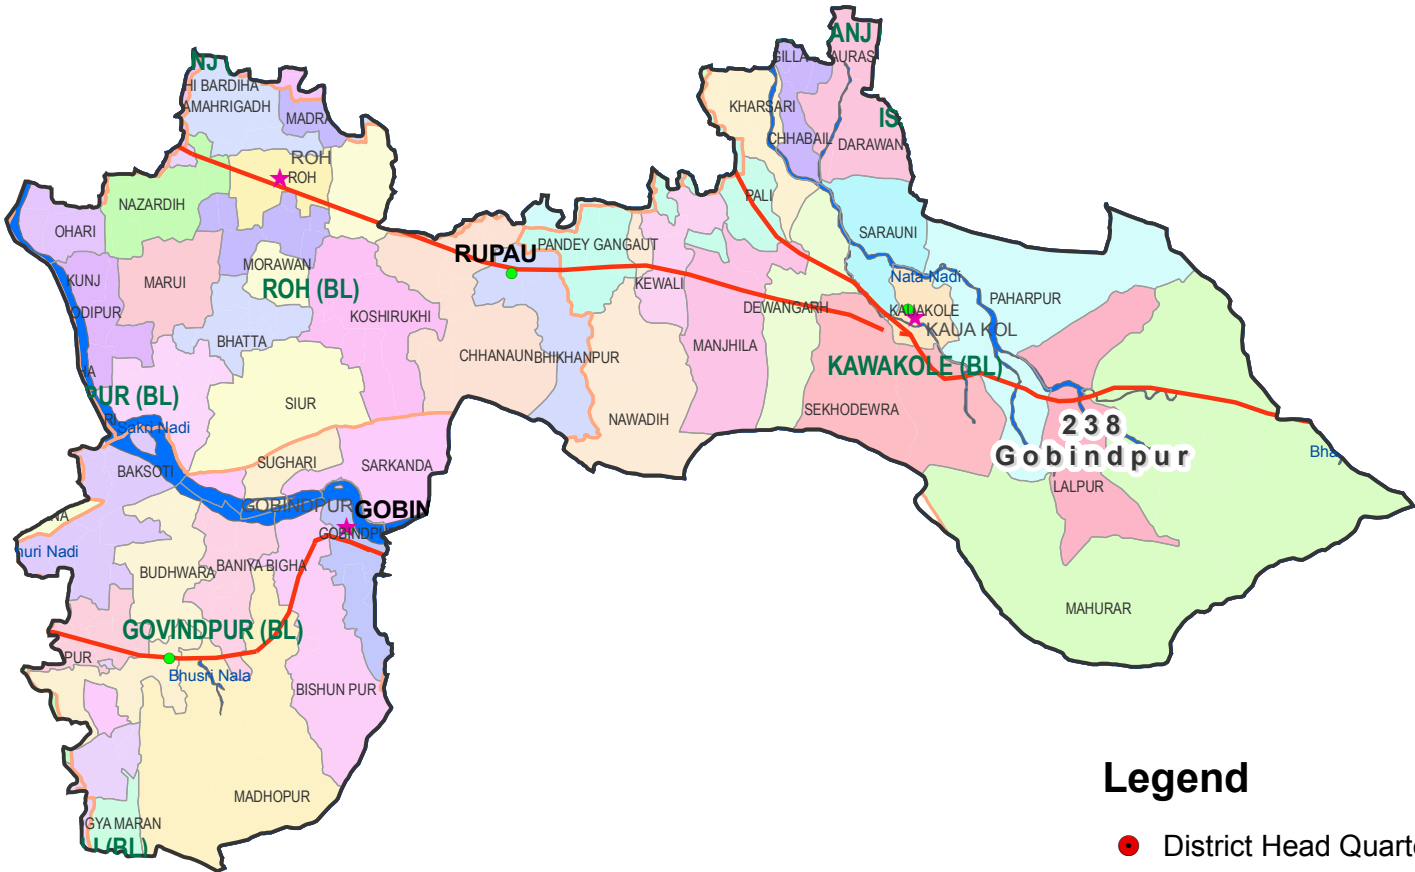

Assembly Constituency map

State : BIHAR

District : NAWADA

AC Name : 238 - Gobindpur

Legend

- District Head Quarters
- ★ Sub district hqs
- Major towns
- Railways
- National Highways
- Other roads
- District Boundary
- Block Boundary
- Panchayat Boundary
- River