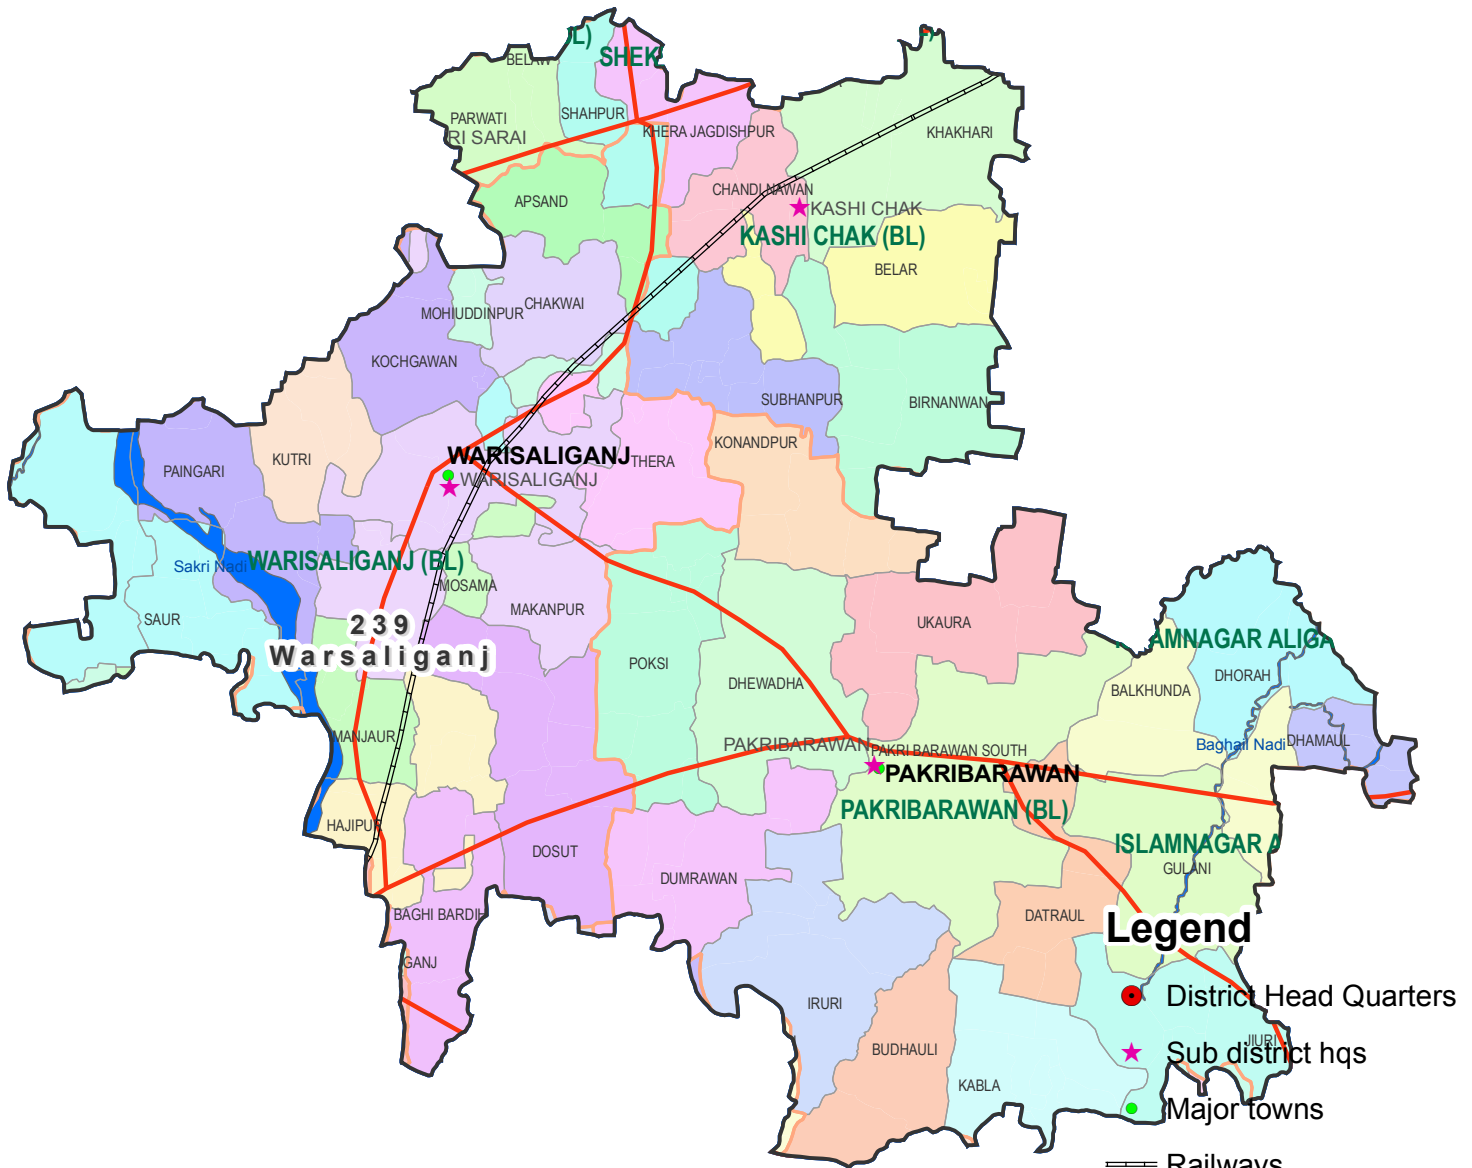

# Assembly Constituency map

State : BIHAR

District : JAMUI

AC Name : 239 - Warsaliganj

**Legend**

- District Head Quarters
- Sub district hqs
- Major towns
- Railways
- National Highways
- Other roads
- District Boundary
- Block Boundary
- Panchayat Boundary
- River